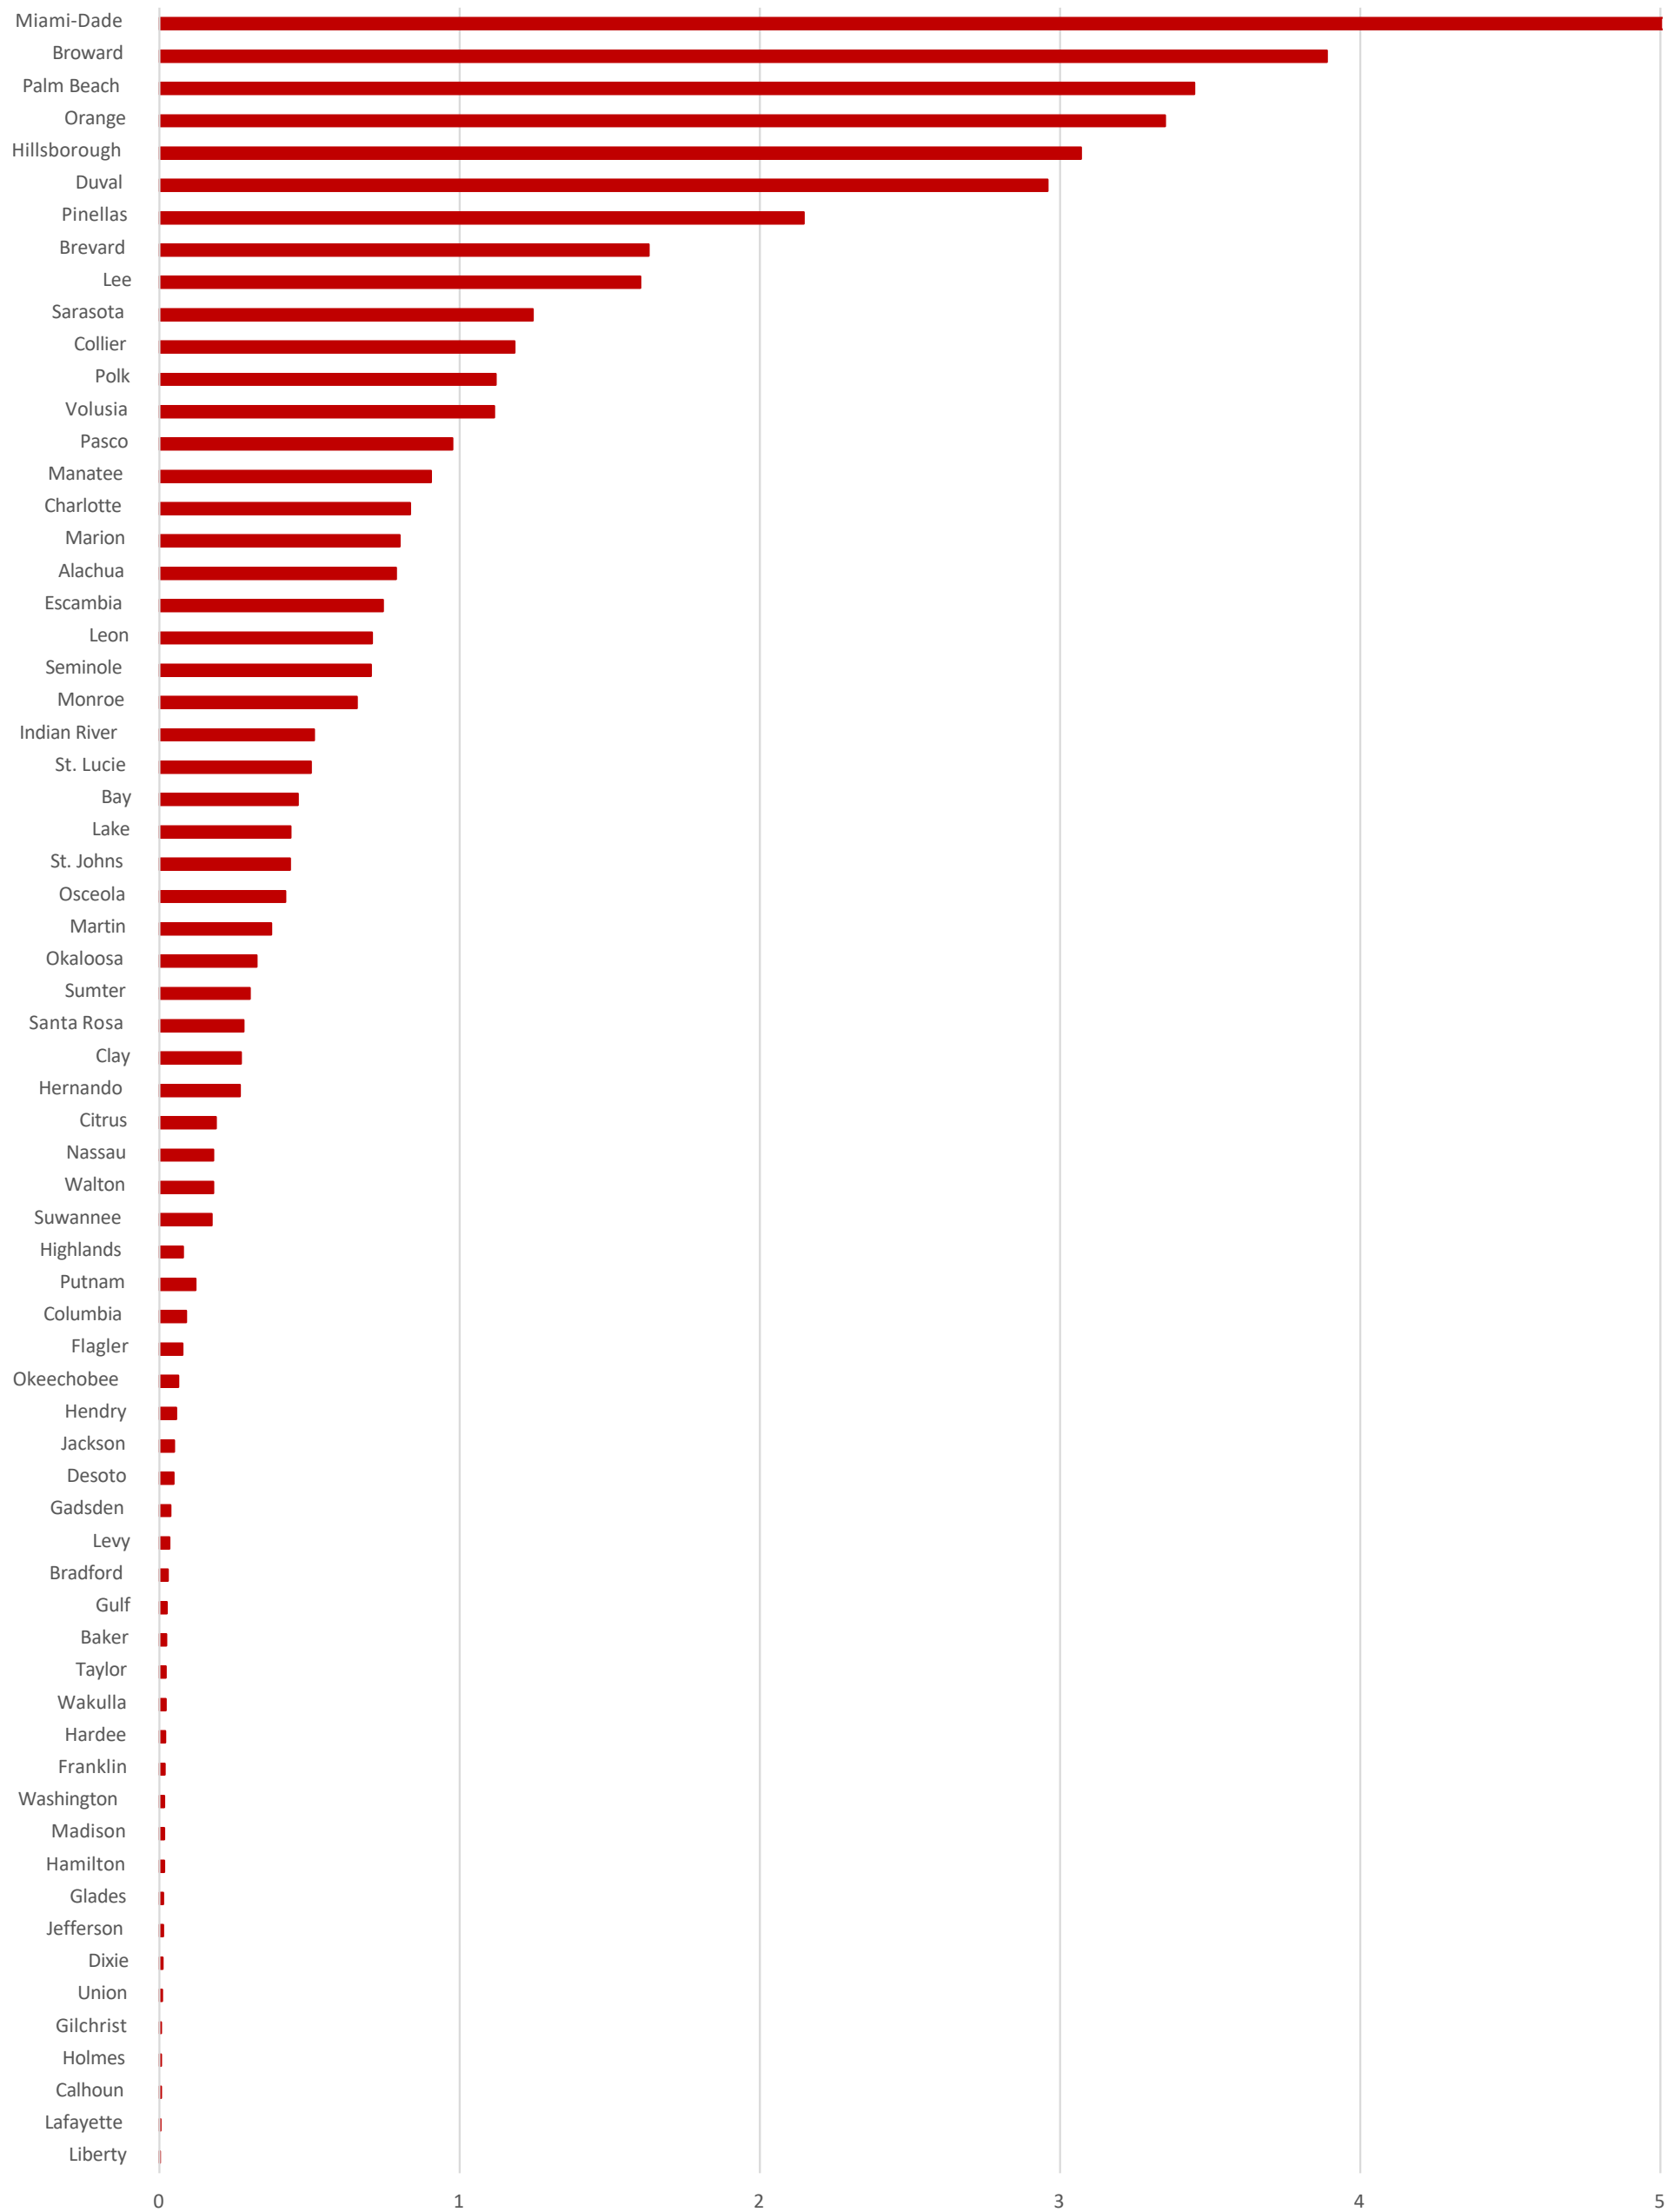

Tons Municipal Solid Waste Collected in Florida Counties (2017)
(by decreasing population)

Millions

County	Total MSW Collected
Liberty	2,650
Lafayette	3,821
Calhoun	5,461
Holmes	5,968
Gilchrist	5,989
Union	8,941
Dixie	11,078
Jefferson	12,670
Glades	12,910
Hamilton	15,906
Madison	16,580
Washington	16,727
Franklin	17,769
Hardee	19,980
Wakulla	20,788
Taylor	21,054
Baker	23,108
Gulf	24,449
Bradford	28,232
Levy	33,345
Gadsden	36,731
Desoto	46,518
Jackson	49,675
Hendry	56,522
Okeechobee	62,533
Flagler	77,606
Columbia	89,025
Putnam	119,525
Highlands	78,365
Suwannee	173,504
Walton	178,978
Nassau	179,102
Citrus	188,262
Hernando	268,846
Clay	271,651
Santa Rosa	279,606
Sumter	300,354
Okaloosa	322,994
Martin	372,794
Osceola	418,869
St. Johns	435,273
Lake	436,139
Bay	461,013
St. Lucie	503,942
Indian River	514,319
Monroe	656,783
Seminole	705,165
Leon	707,783
Escambia	744,001
Alachua	787,986
Marion	800,225
Charlotte	835,720
Manatee	904,085
Pasco	975,804
Volusia	1,115,115
Polk	1,120,739
Collier	1,183,316
Sarasota	1,243,176
Lee	1,601,347
Brevard	1,630,157
Pinellas	2,147,111
Duval	2,958,149
Hillsborough	3,070,614
Orange	3,349,711
Palm Beach	3,447,795
Broward	3,889,119
Miami-Dade	5,062,400
State	45,165,873