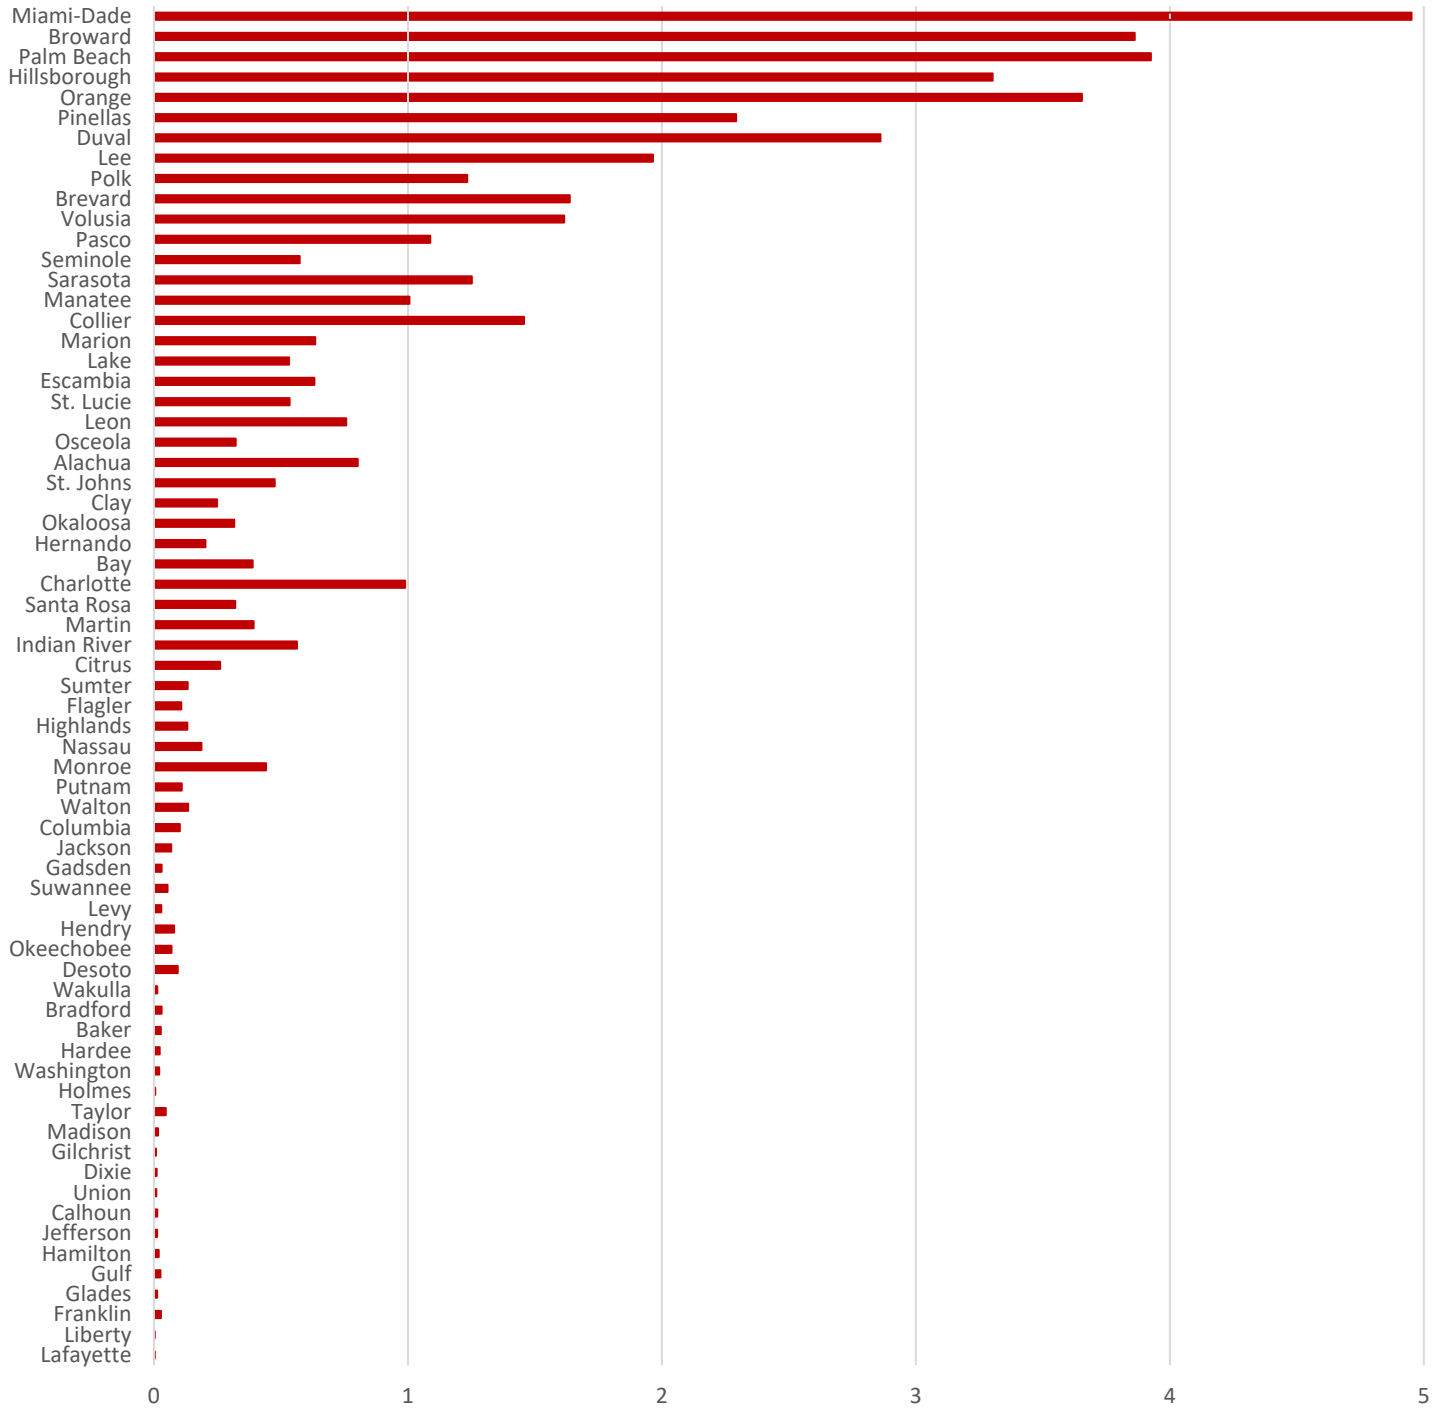

Tons Municipal Solid Waste Collected in Florida Counties  
 (2018)  
 (by decreasing population)

Millions