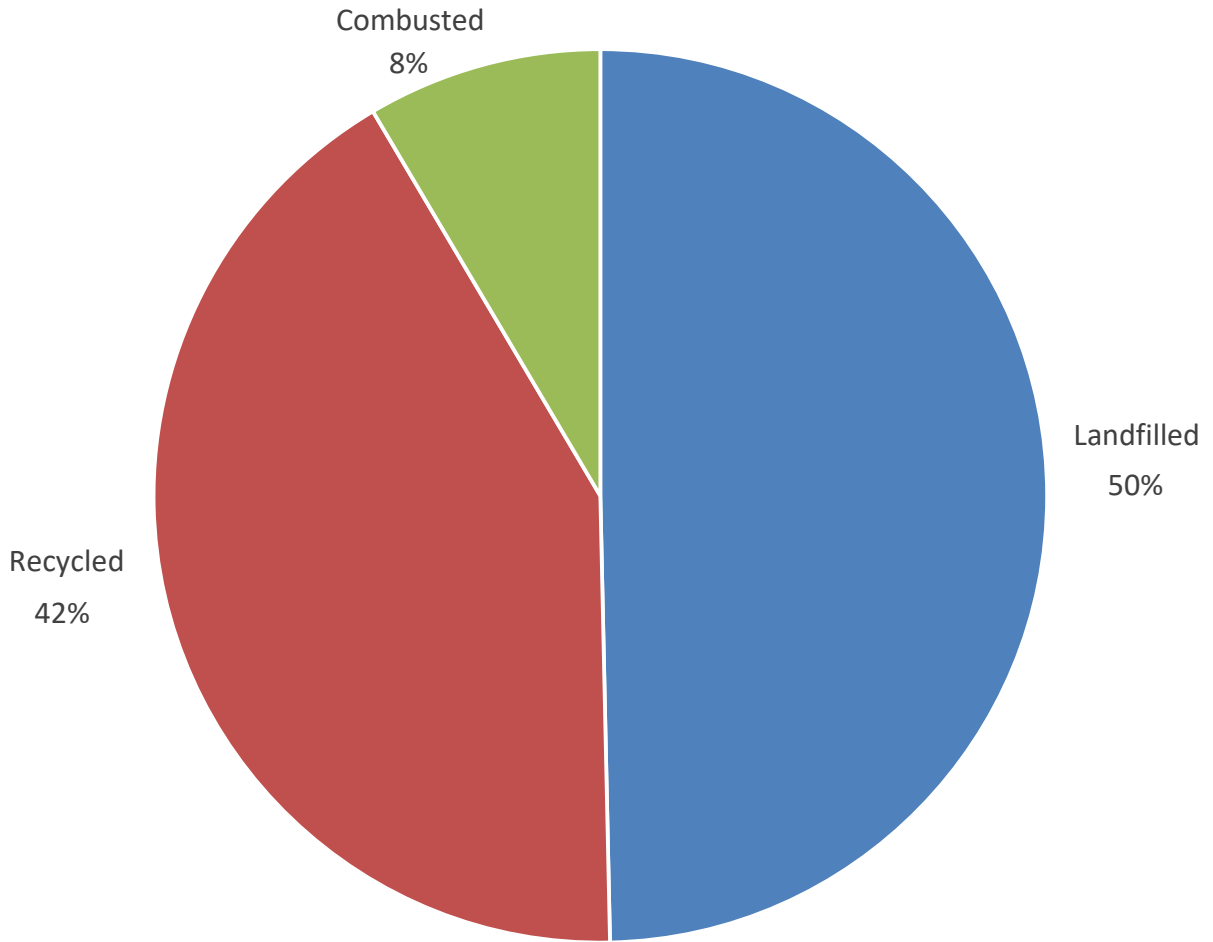

# 2020 Florida Municipal Solid Waste Management

Landfilled Tons: 23,462,005  
Recycled Tons: 19,572,559  
Combusted Tons: 4,030,019