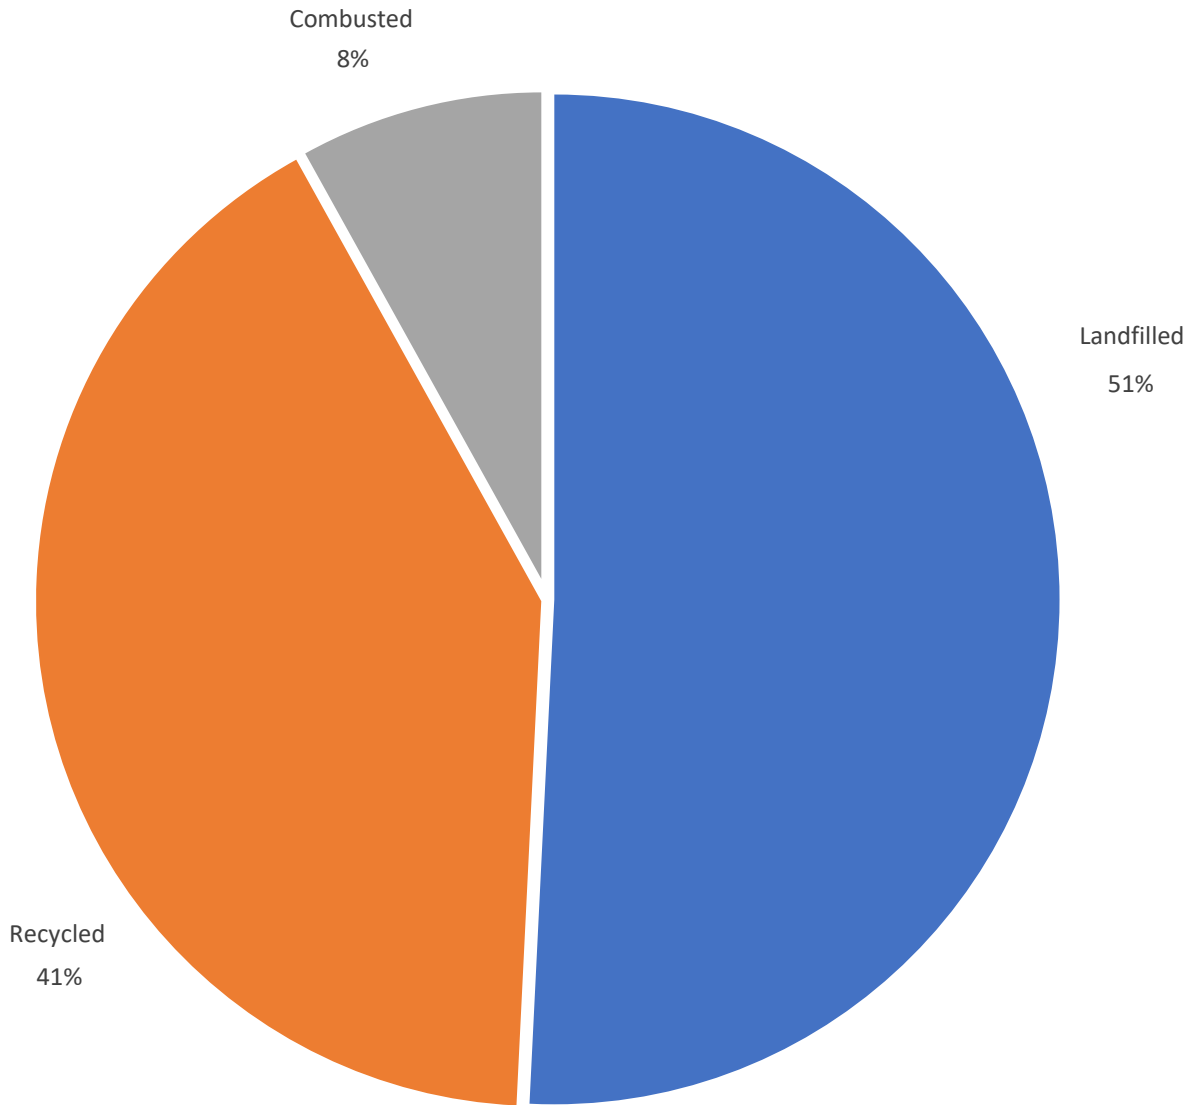

# Florida Municipal Solid Waste Management (2021)

Tons:	
Landfilled	25,323,808
Recycled	20,524,062
Combusted	4,019,659