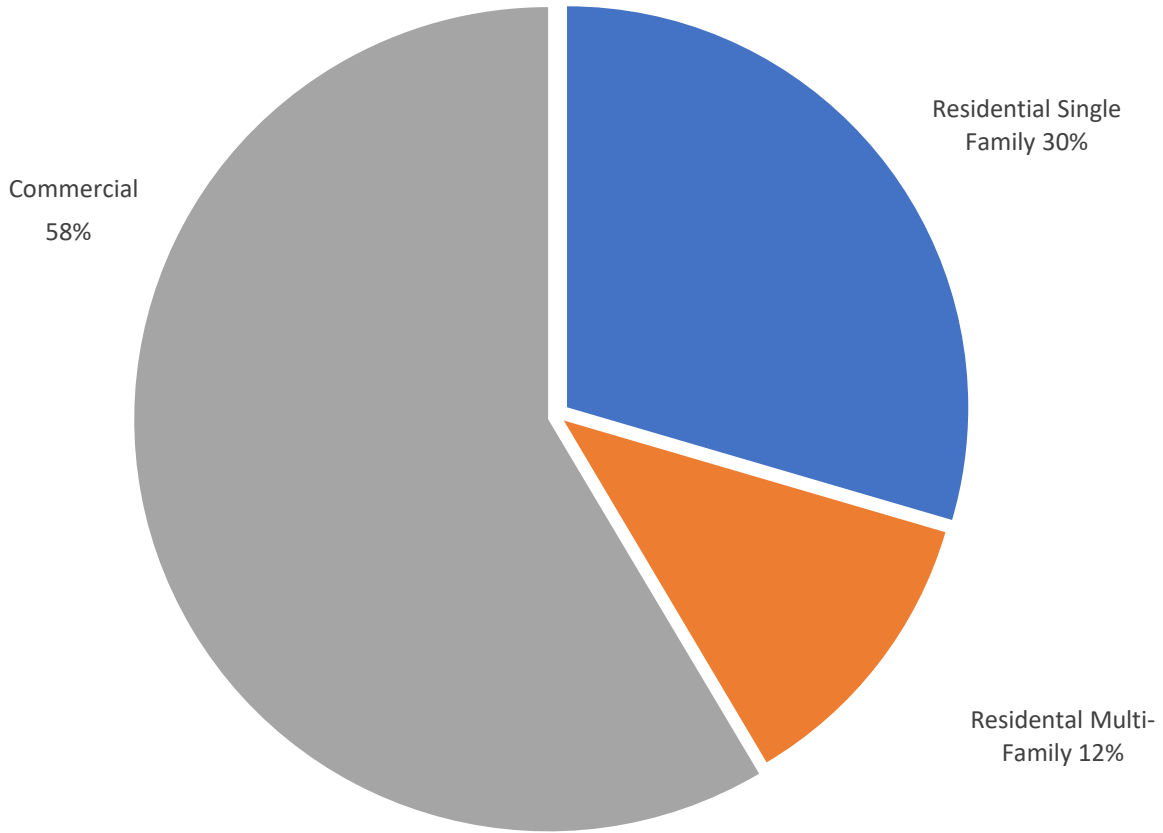

MSW Collected by Generator Type in Florida (2021)

In Tons:	
Residential Single Family	14,728,160
Residential Multi-Family	5,957,942
Commercial	29,181,428
Total	49,867,530