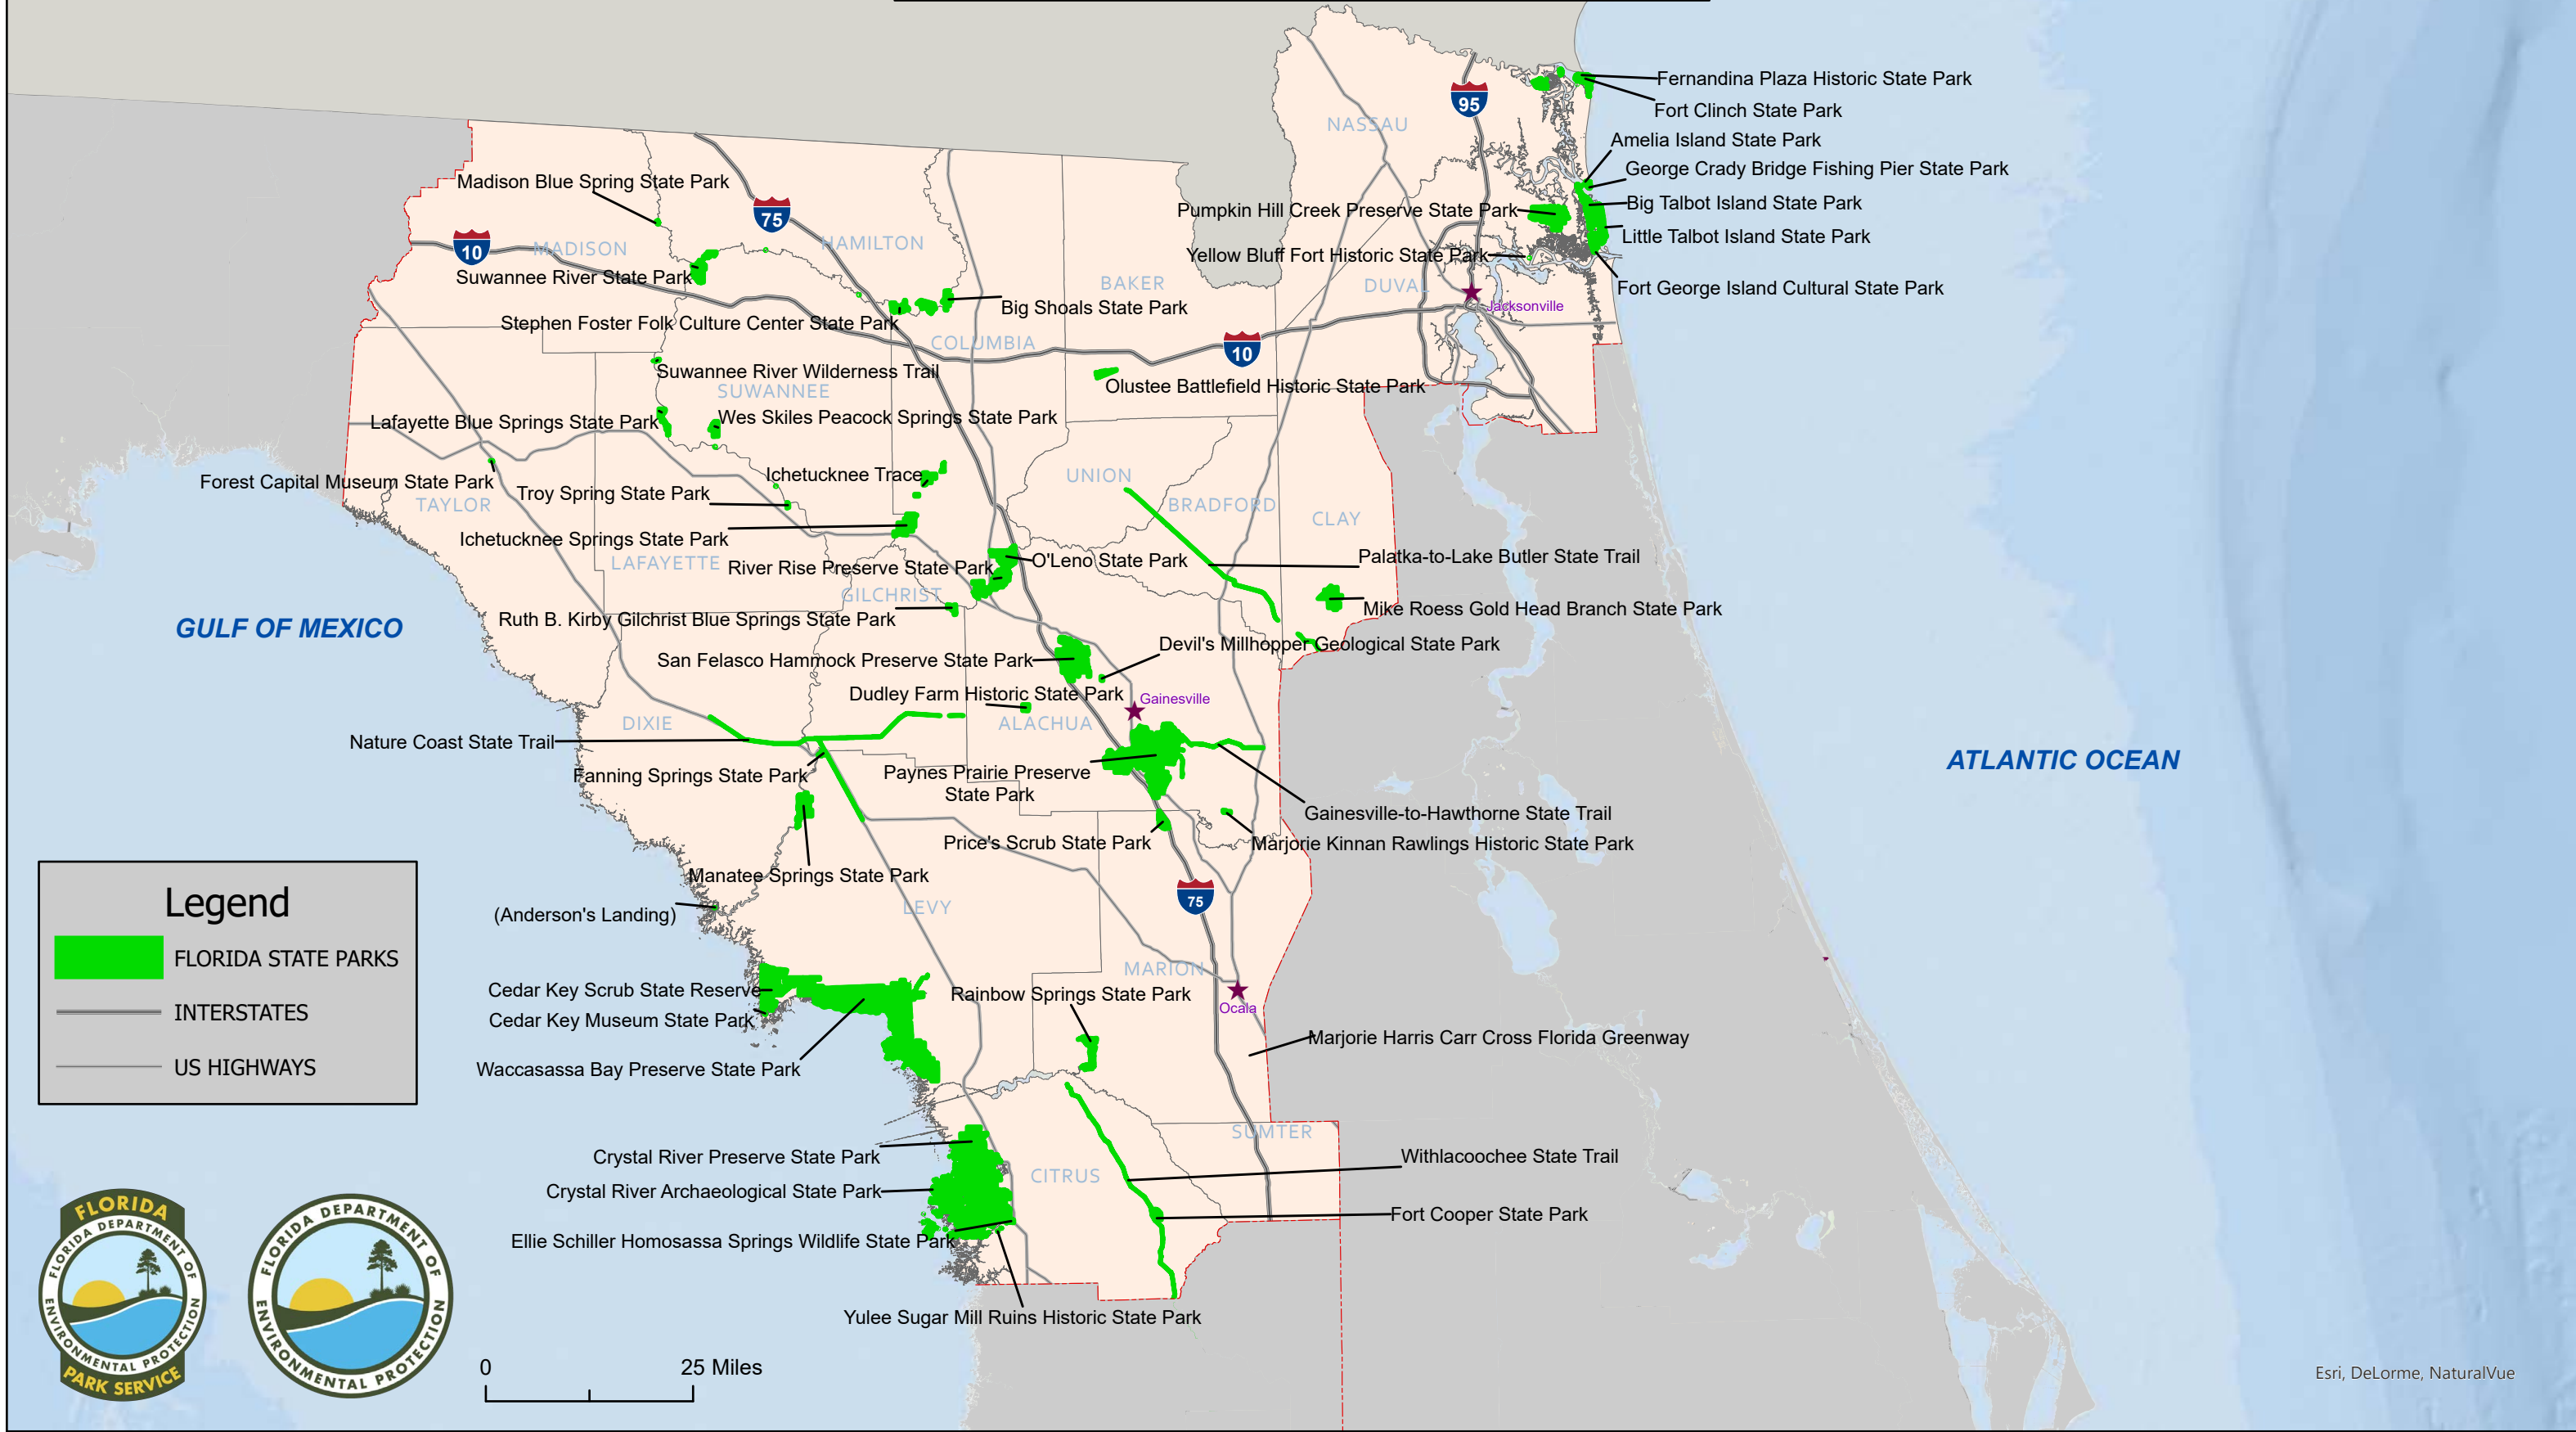

# FLORIDA STATE PARK SYSTEM DISTRICT TWO

GEORGIA

**Legend**

- FLORIDA STATE PARKS
- INTERSTATES
- US HIGHWAYS