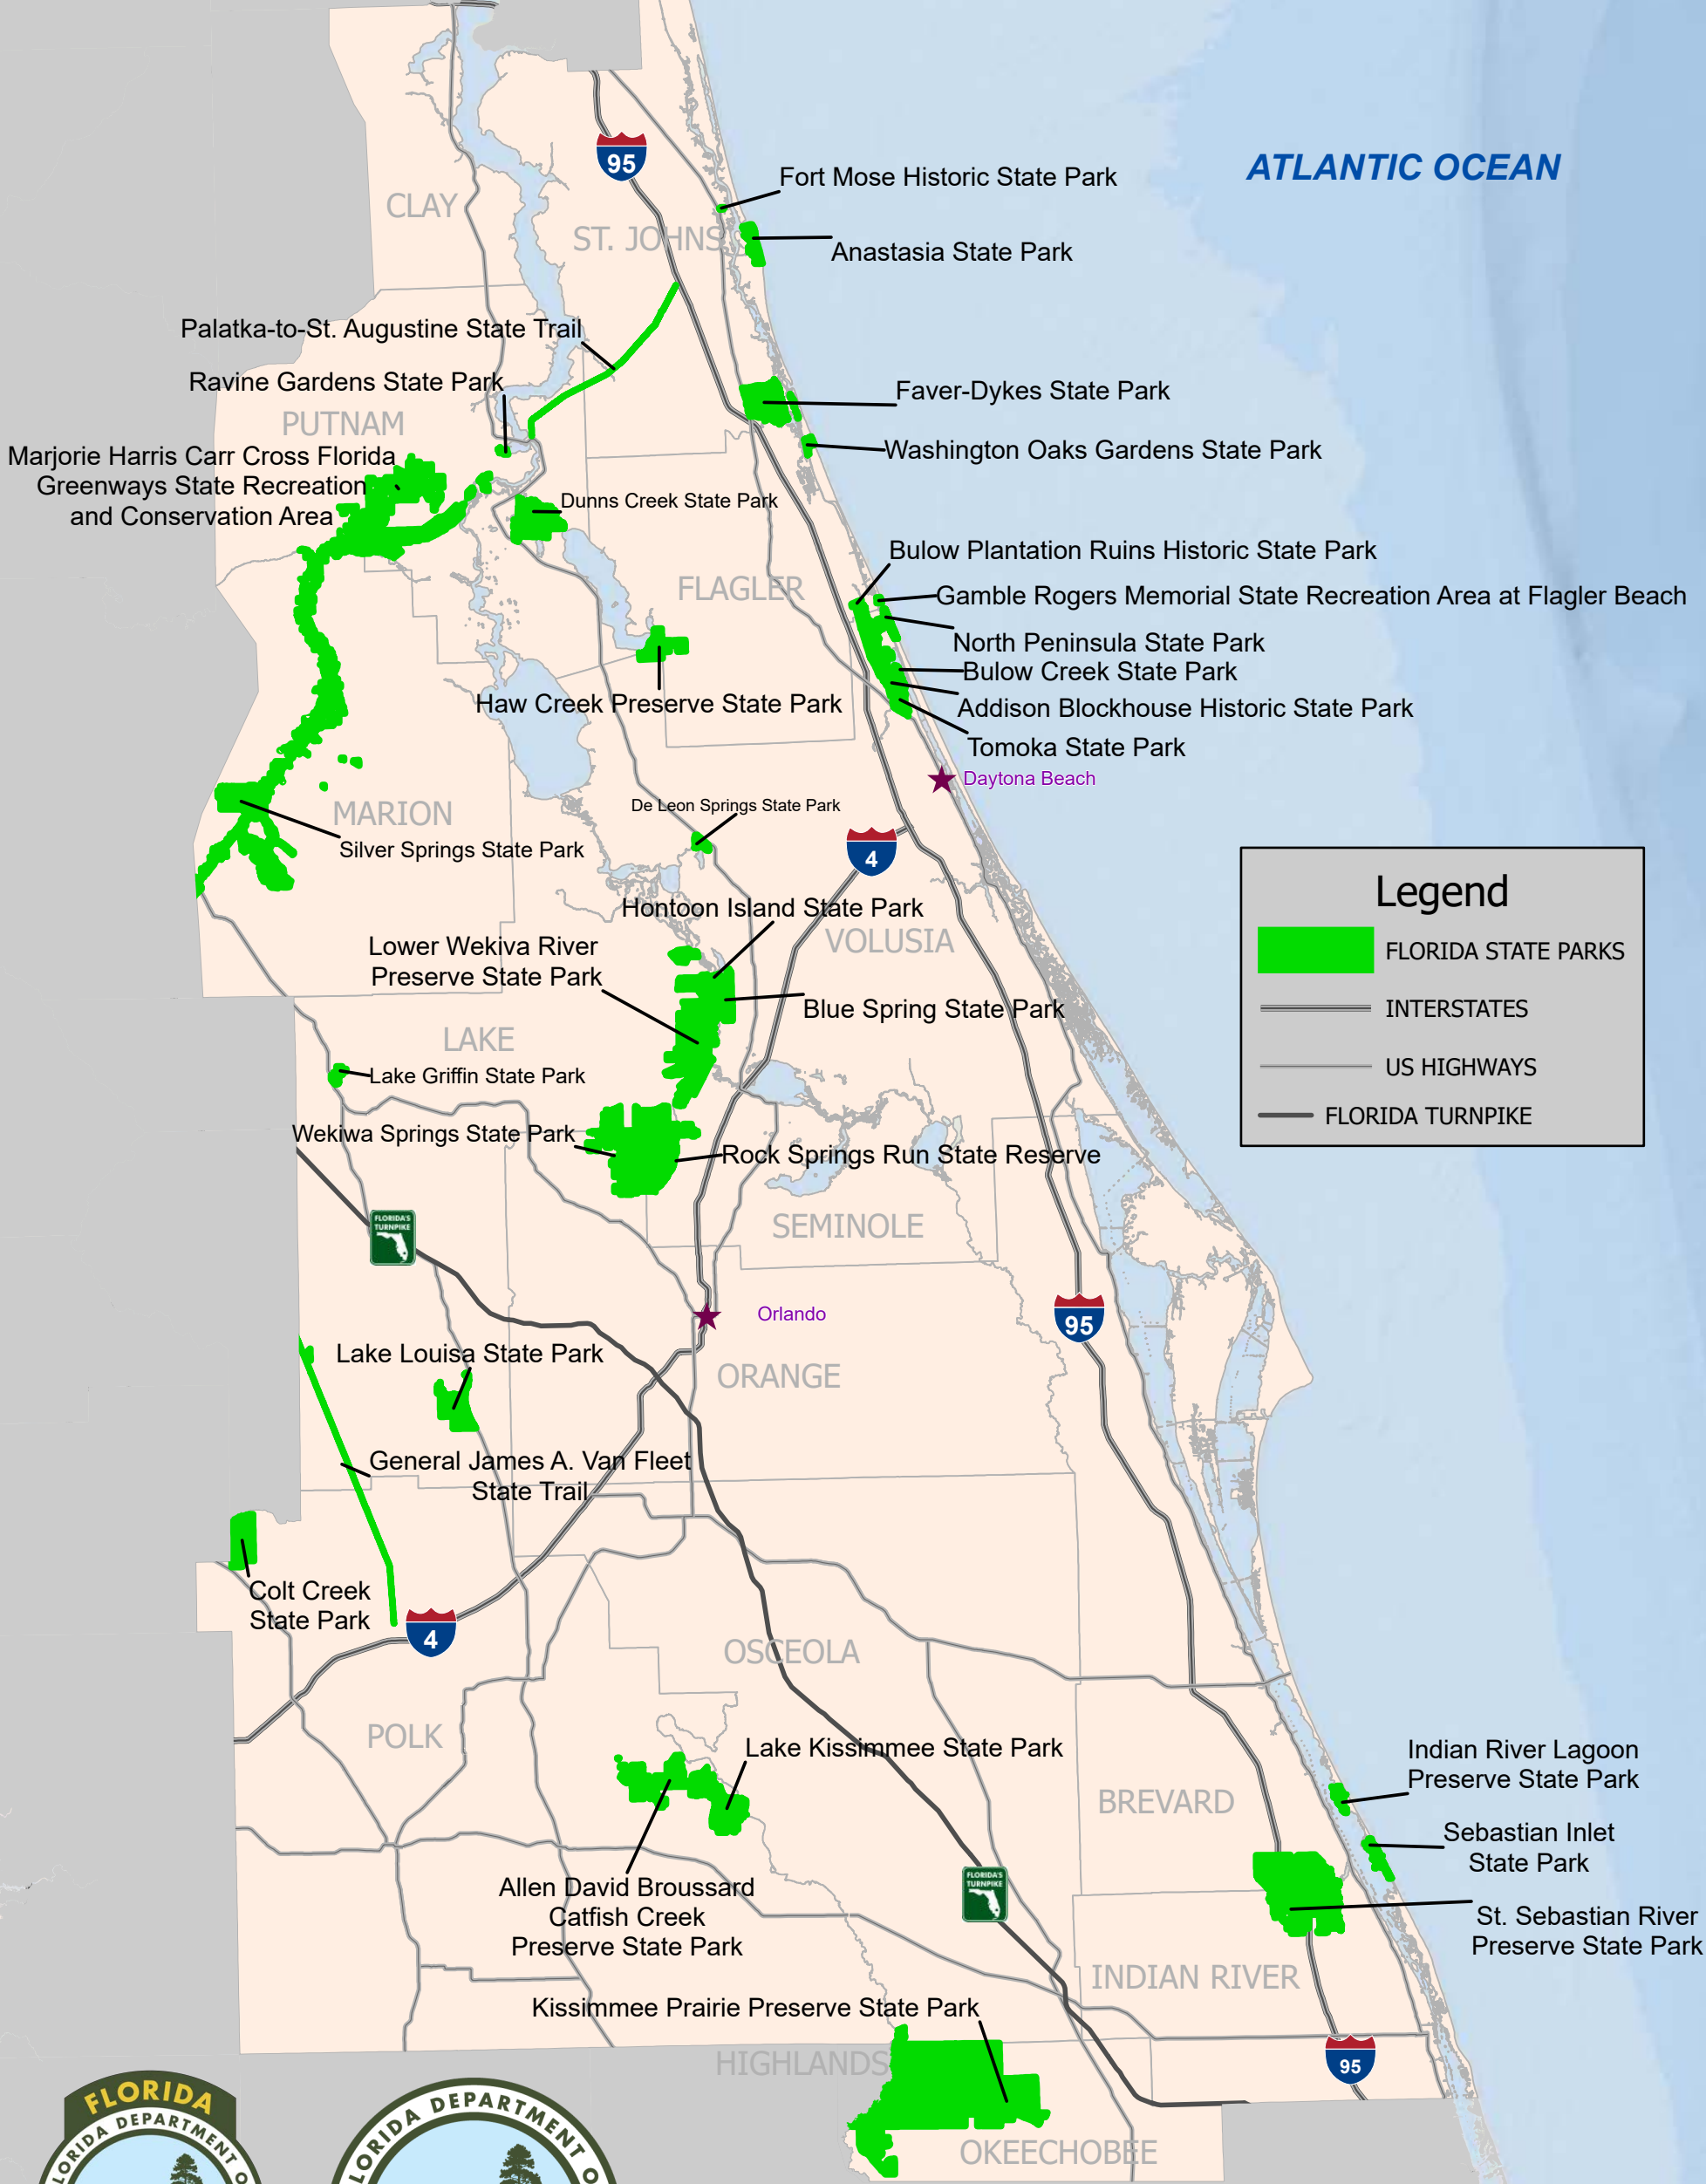

FLORIDA STATE PARK SYSTEM DISTRICT THREE

Legend

- FLORIDA STATE PARKS
- INTERSTATES
- US HIGHWAYS
- FLORIDA TURNPIKE