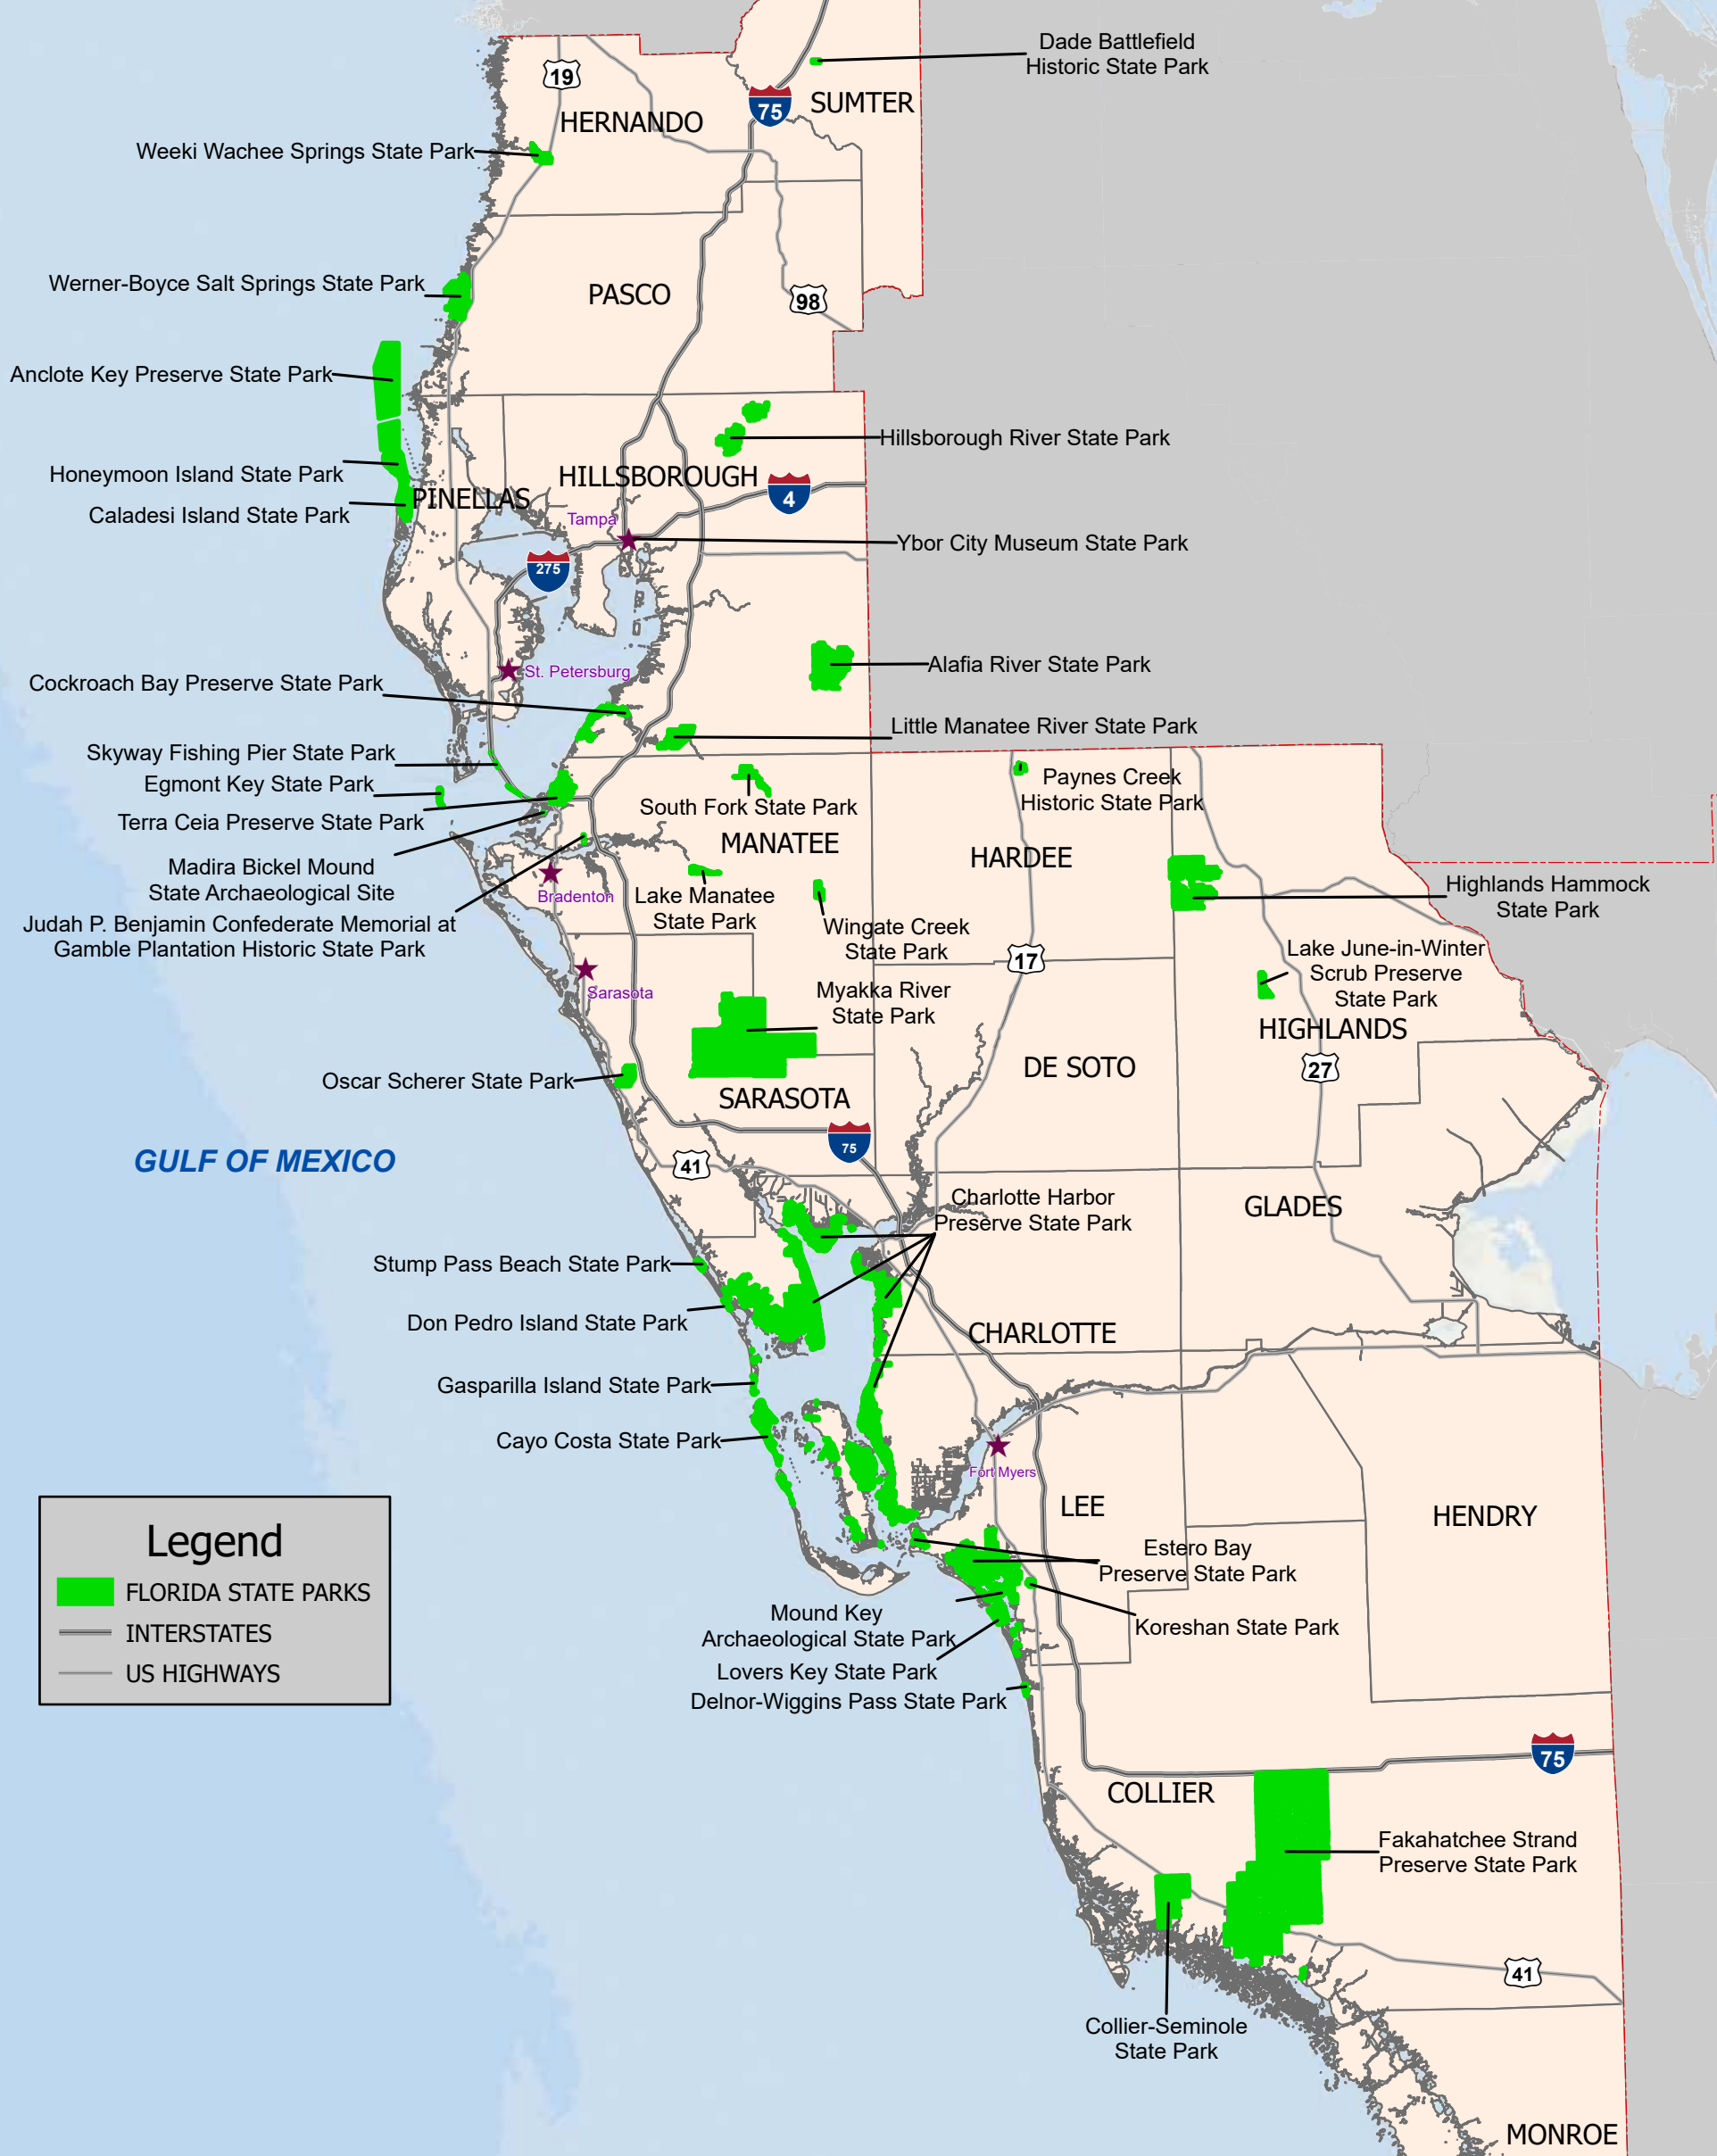

FLORIDA STATE PARK SYSTEM DISTRICT FOUR

GULF OF MEXICO

Legend

- FLORIDA STATE PARKS
- INTERSTATES
- US HIGHWAYS

0 25 Miles

Source: DeLorme, NaturalVue