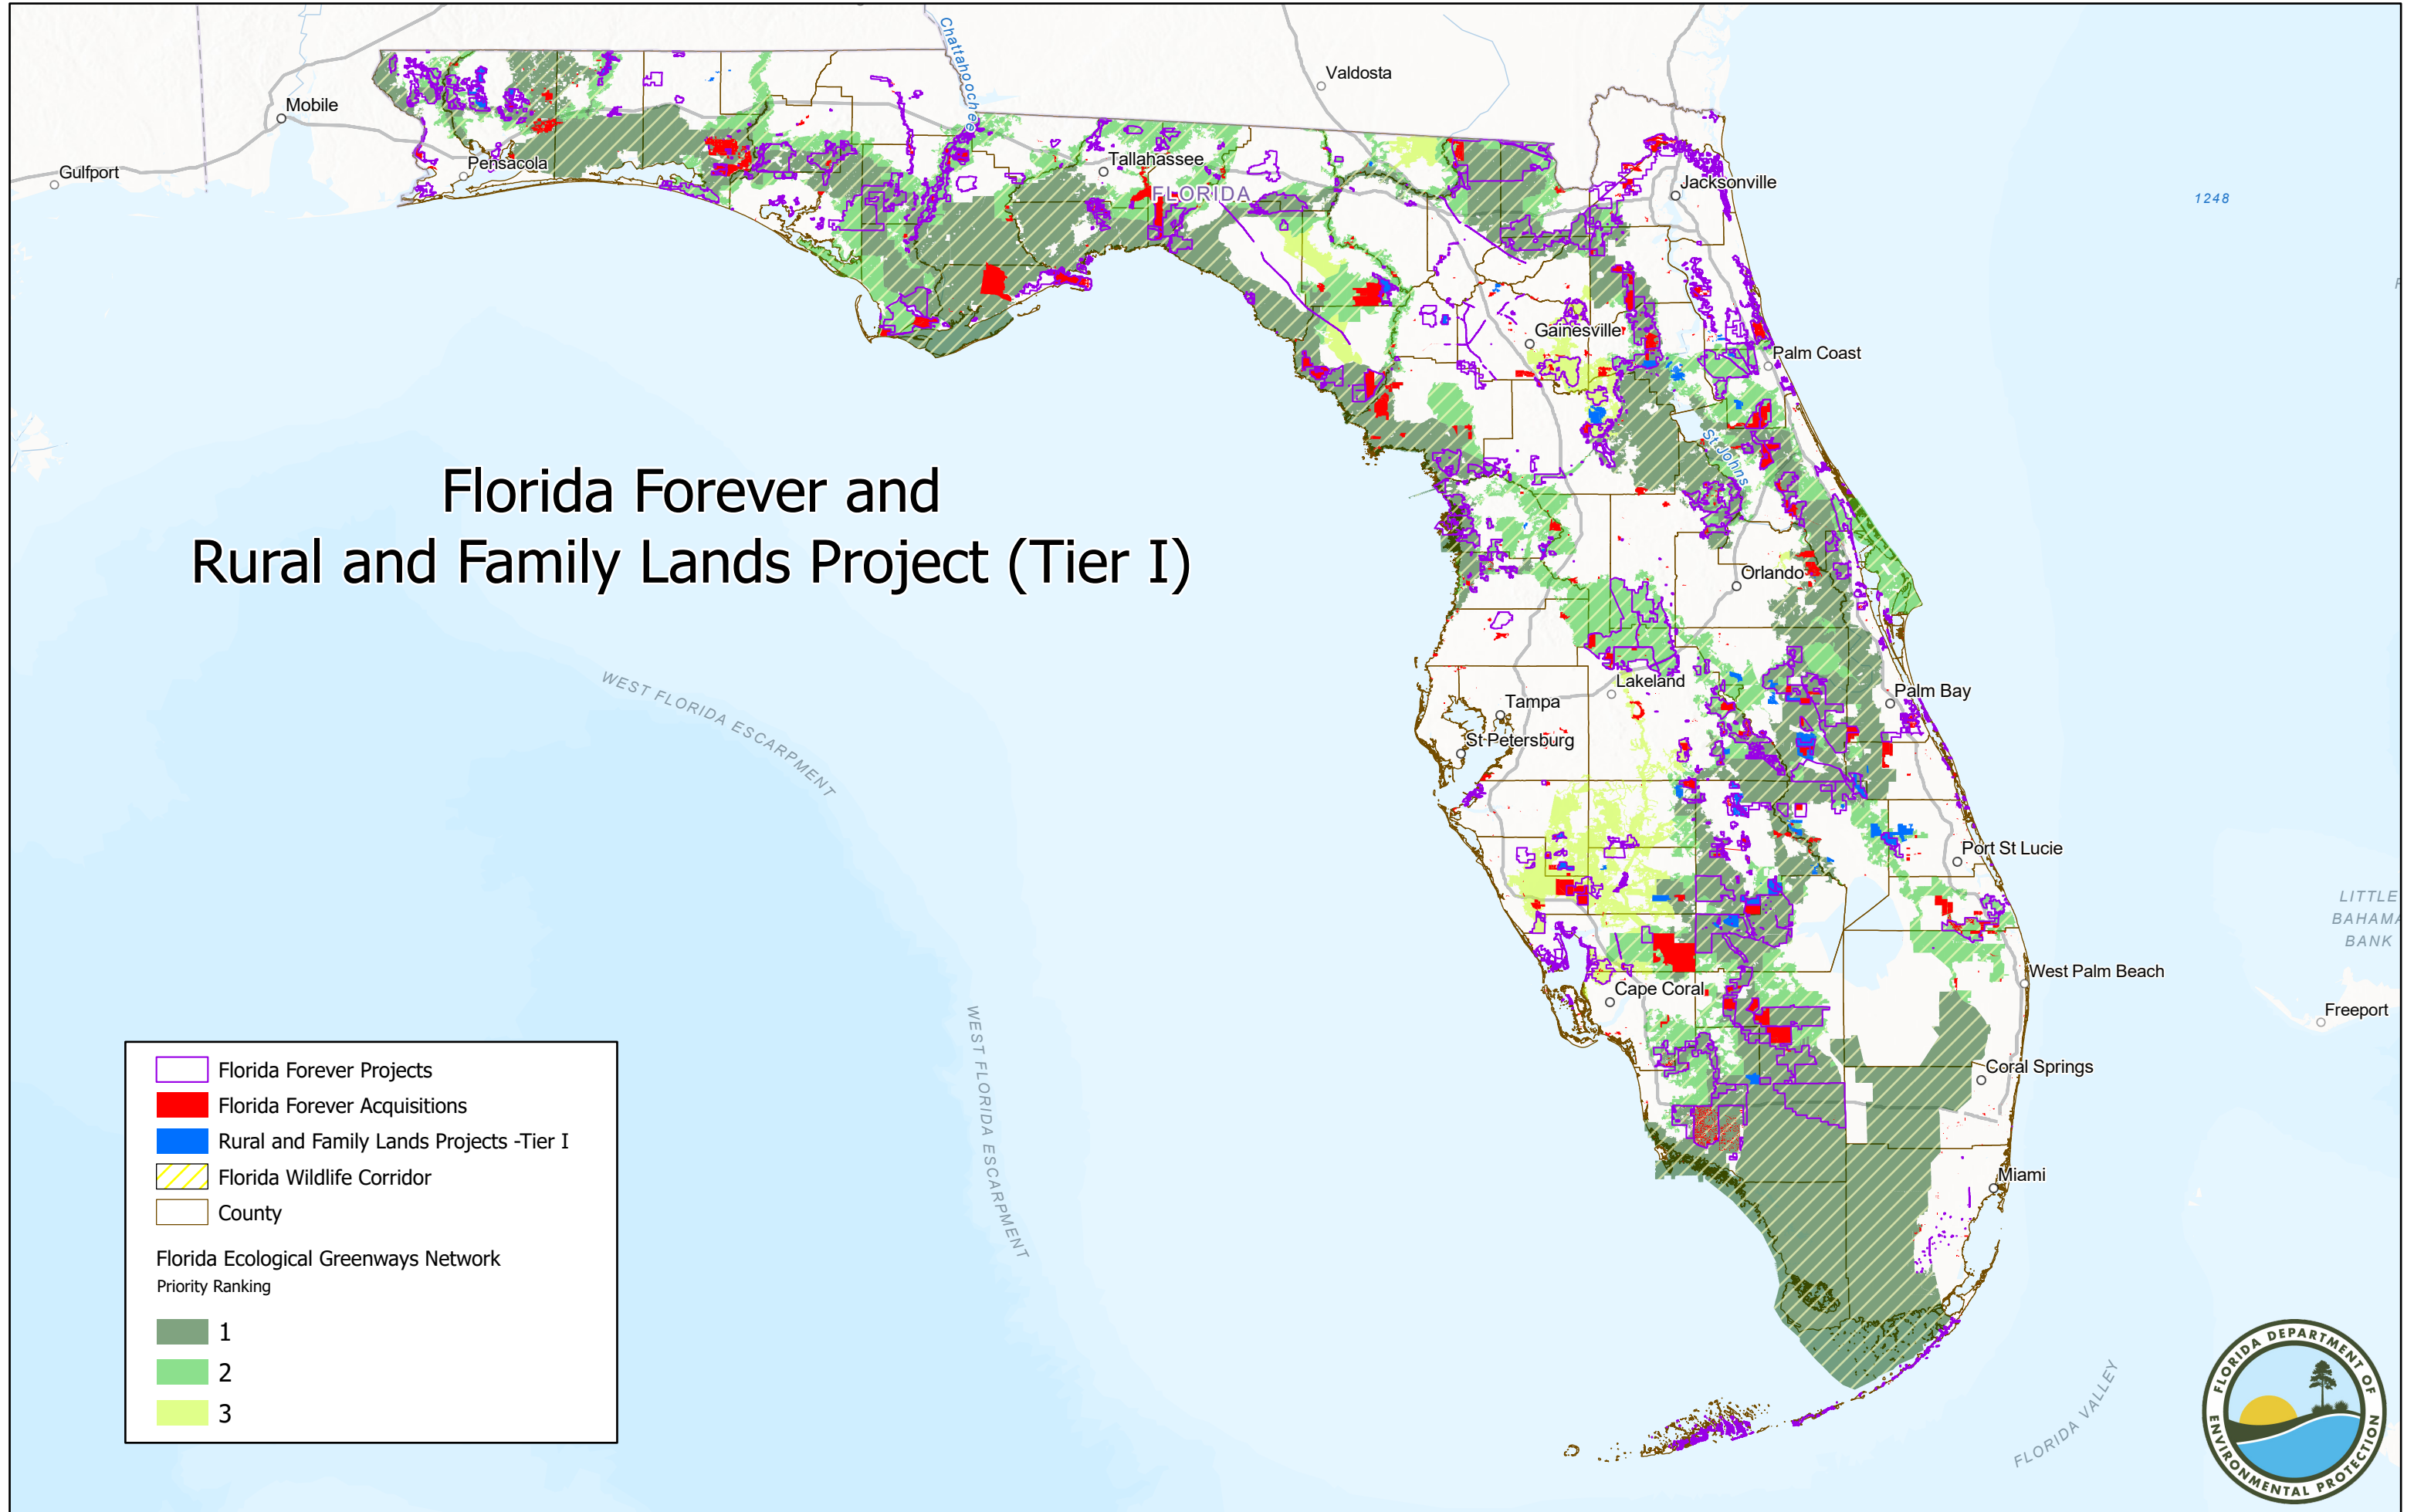

Florida Forever and Rural and Family Lands Project (Tier I)

	Florida Forever Projects
	Florida Forever Acquisitions
	Rural and Family Lands Projects -Tier I
	Florida Wildlife Corridor
	County
Florida Ecological Greenways Network	
Priority Ranking	
	1
	2
	3