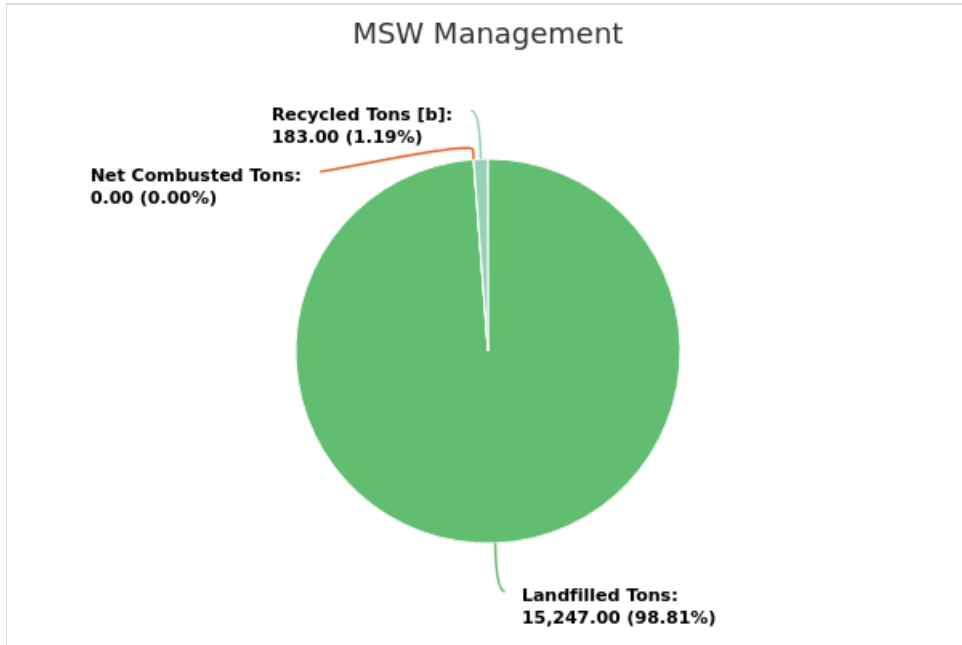

Florida DEP County Reports County Overview Report

Population

Member: Glades County

Displaying 1 result

MEMBER	POPULATION
Glades County BOCC	13,121

MSW Management

Member: Glades County

Displaying 1 result

LANDFILLED TONS	NET COMBUSTED TONS	RECYCLED TONS [B]	STOCKPILED TONS	TOTAL	TOTAL POUNDS PER CAPITA PER DAY
15,247.00	0	183.00		15,430.00	6.44

MSW Collected & Recycled

Member:

Glades County

Displaying 18 results