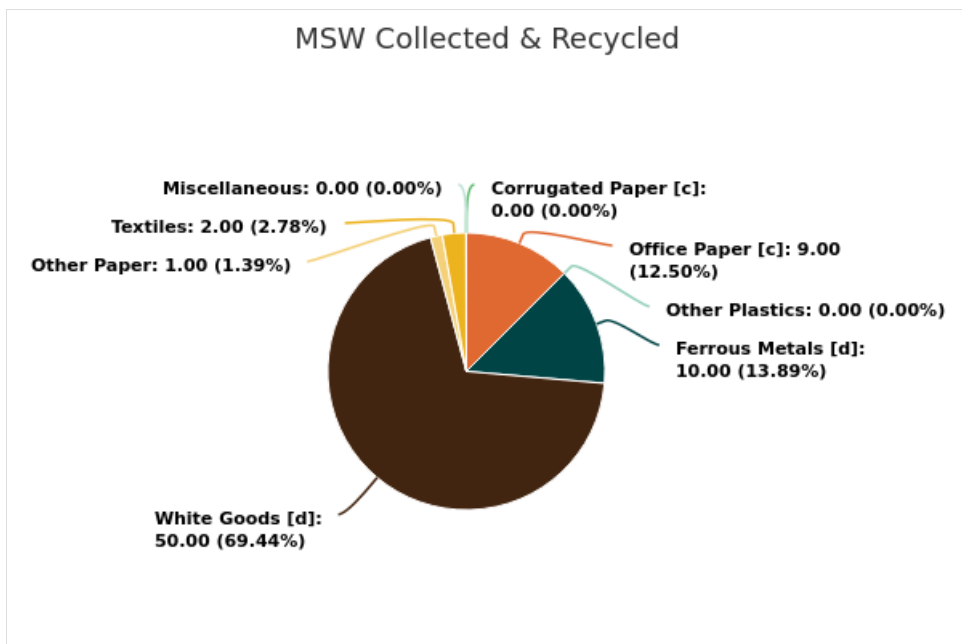

LANDFILLED TONS	NET COMBUSTED TONS	RECYCLED TONS [B]	STOCKPILED TONS	TOTAL	TOTAL POUNDS PER CAPITA PER DAY
15,247.00	0	183.00		15,430.00	6.44

MSW Collected & Recycled

Member:

Glades County

Displaying 18 results