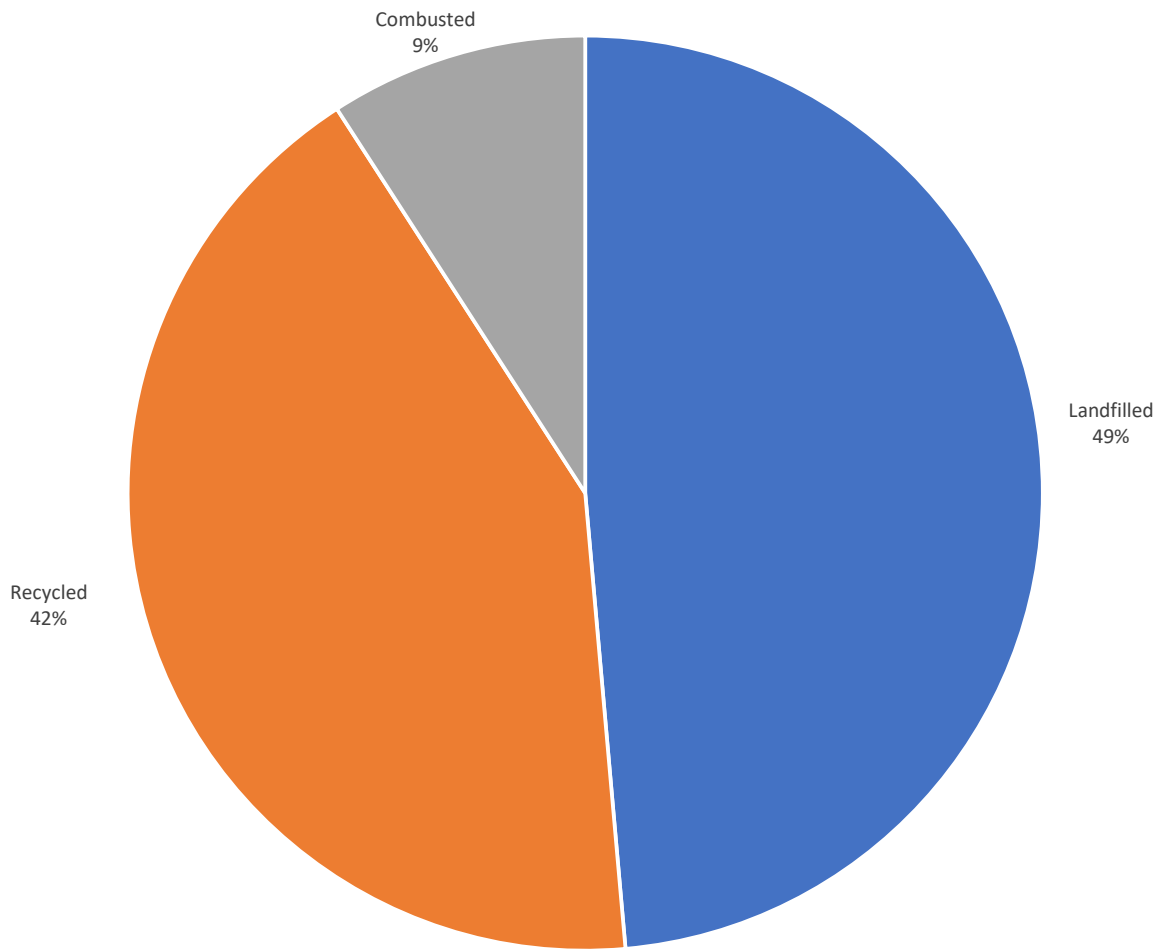

2019
Florida Municipal Solid Waste Management

MSW Managed in Tons:

Landfilled	22,640,477
Recycled	19,694,625
Combusted	4,254,164