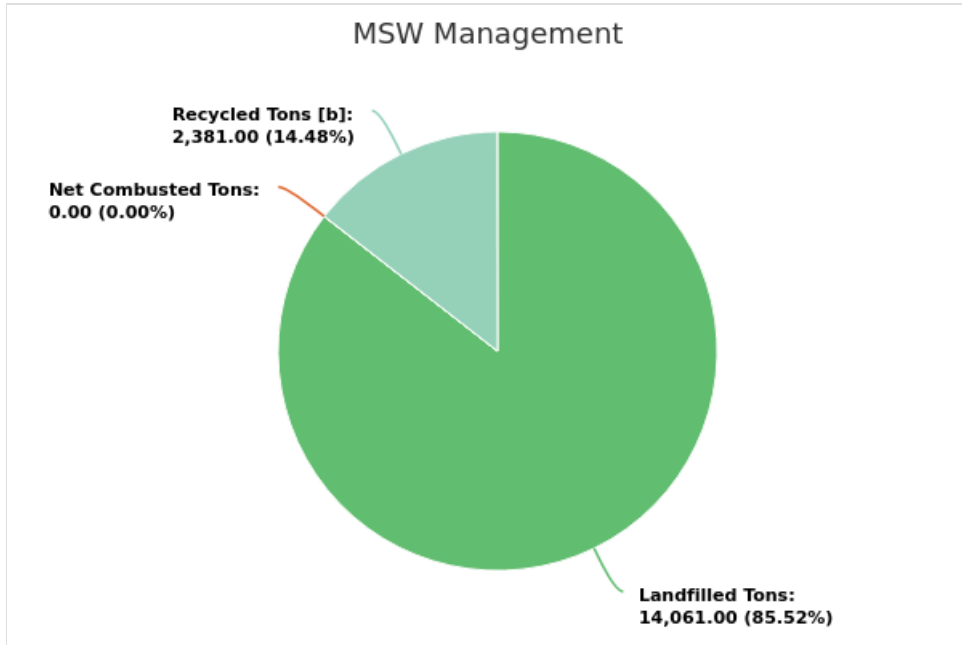

## Population

Member: Madison County

Displaying 1 result

MEMBER	POPULATION
SOILID WASTE AND RECYCLING	19,473

## MSW Management

Member: Madison County

Displaying 1 result

LANDFILLED TONS	NET COMBUSTED TONS	RECYCLED TONS [B]	STOCKPILED TONS	TOTAL	TOTAL POUNDS PER CAPITA PER DAY
14,061.00	0	2,381.00		16,442.00	4.63