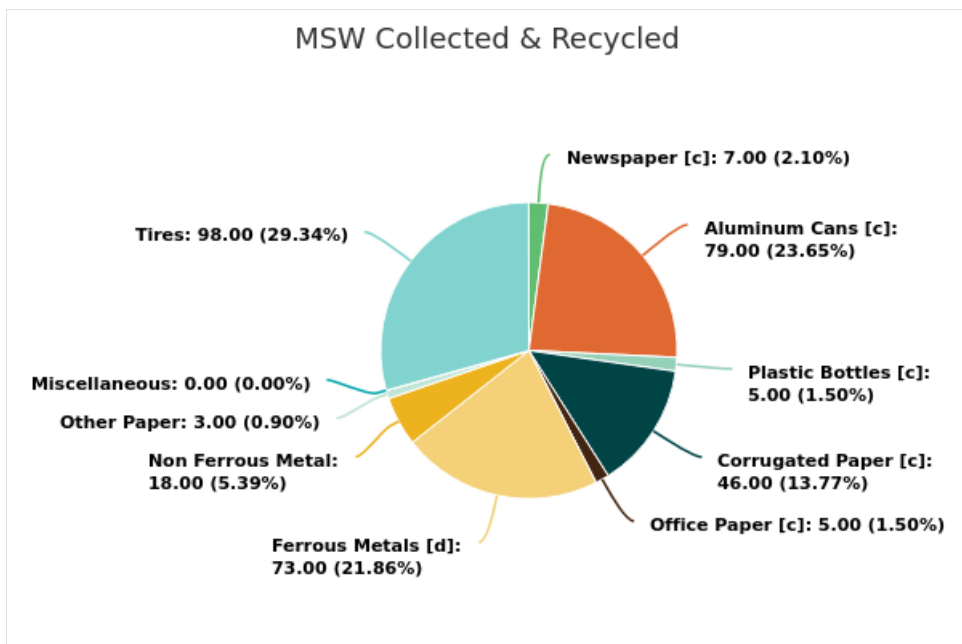

## Population

Member: Madison County

Displaying 1 result

MEMBER	POPULATION
SOILID WASTE AND RECYCLING	19,473

## MSW Management

Member: Madison County

Displaying 1 result

LANDFILLED TONS	NET COMBUSTED TONS	RECYCLED TONS [B]	STOCKPILED TONS	TOTAL	TOTAL POUNDS PER CAPITA PER DAY
14,061.00	0	2,381.00		16,442.00	4.63