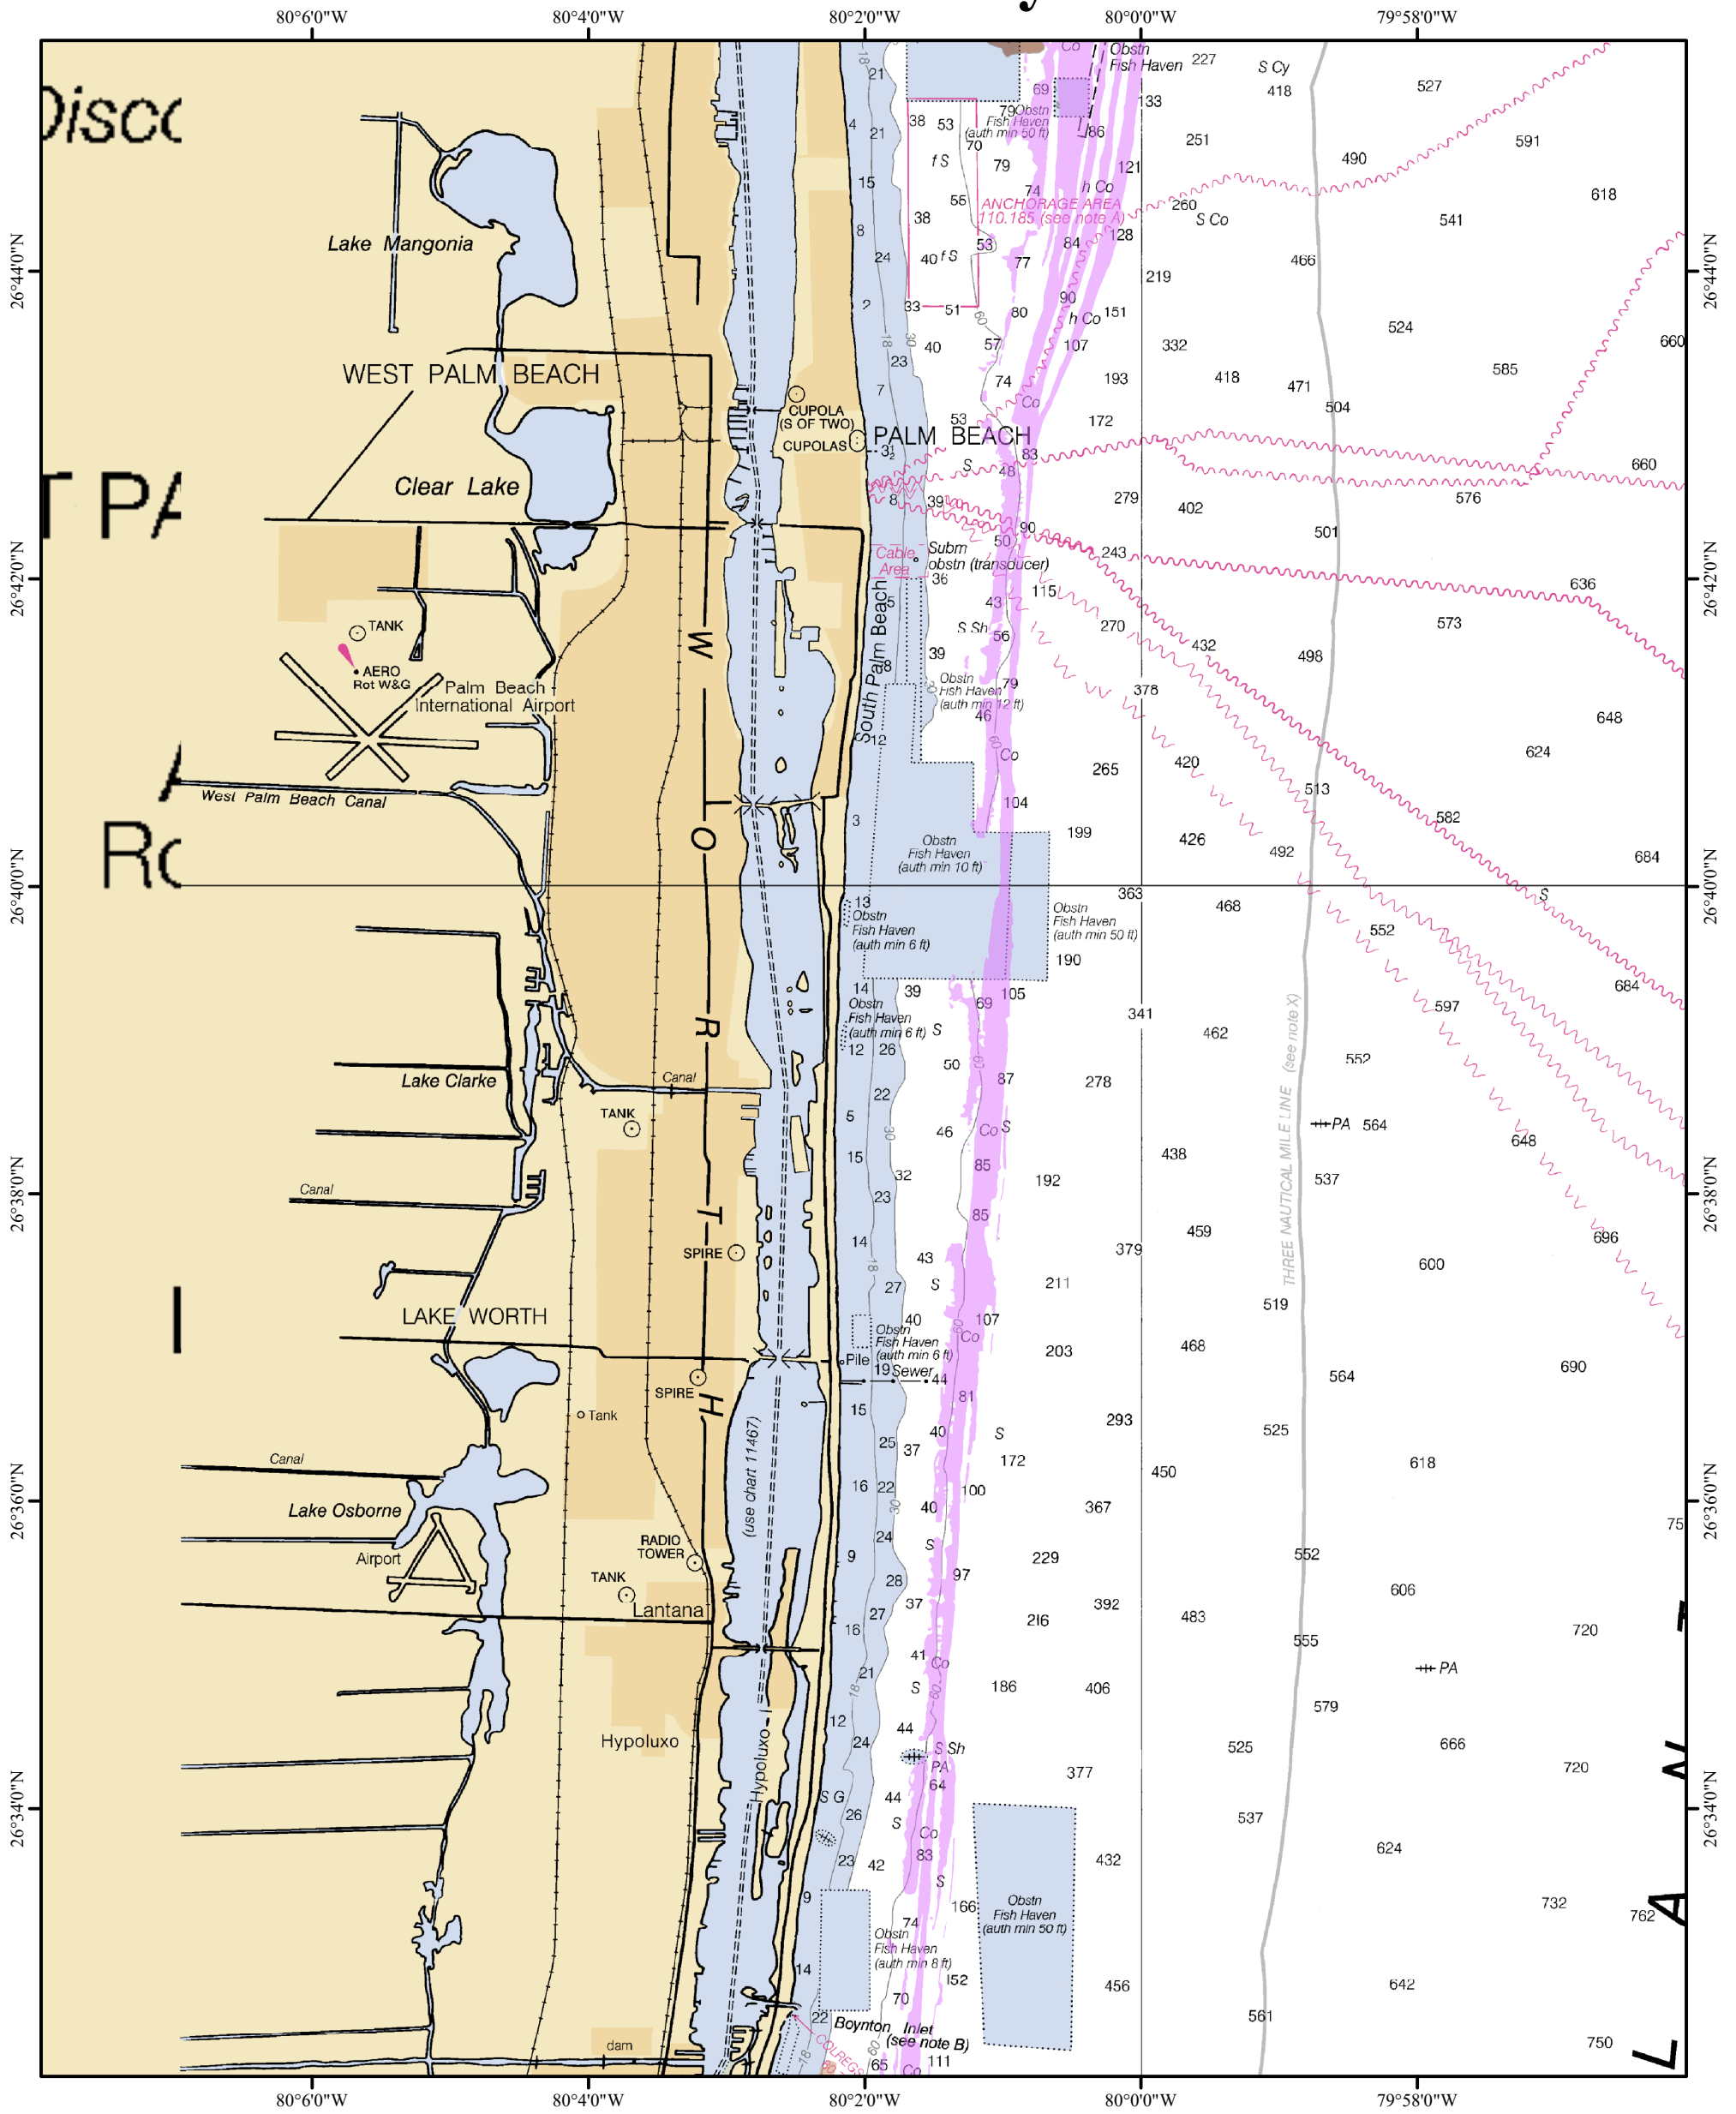

# Palm Beach County Central

## Legend

- Natural Reef and Hard Bottom
- Artificial Habitat
- Dredged or Excavated

**WARNING:** Your use of this map is at our own risk. This map is not intended to be used for navigational purposes and is not intended to be relied upon in situations where precise location information is needed or where erroneous, inaccurate, or incomplete location data may lead to death, personal injury, property or environmental damage. Neither the Florida Department of Environmental Protection (FDEP), Board of Trustees (BOT) of the Internal Improvement Trust Fund of the State of Florida nor any content providers, guarantees the accuracy, completeness, or reliability of displayed data. In no event will the FDEP or BOT of the Internal Improvement Trust Fund of the State of Florida be liable for any damages whatsoever (including, but not limited to, incidental, exemplary, and consequential damages, lost profits, or damages resulting from lost data or business interruption) resulting from the use or inability to use this information, whether based on warranty, contract, tort, or any other legal theory, and whether or not the FDEP or BOT of the Internal Improvement Trust Fund of the State of Florida are advised of the possibility of such damages.