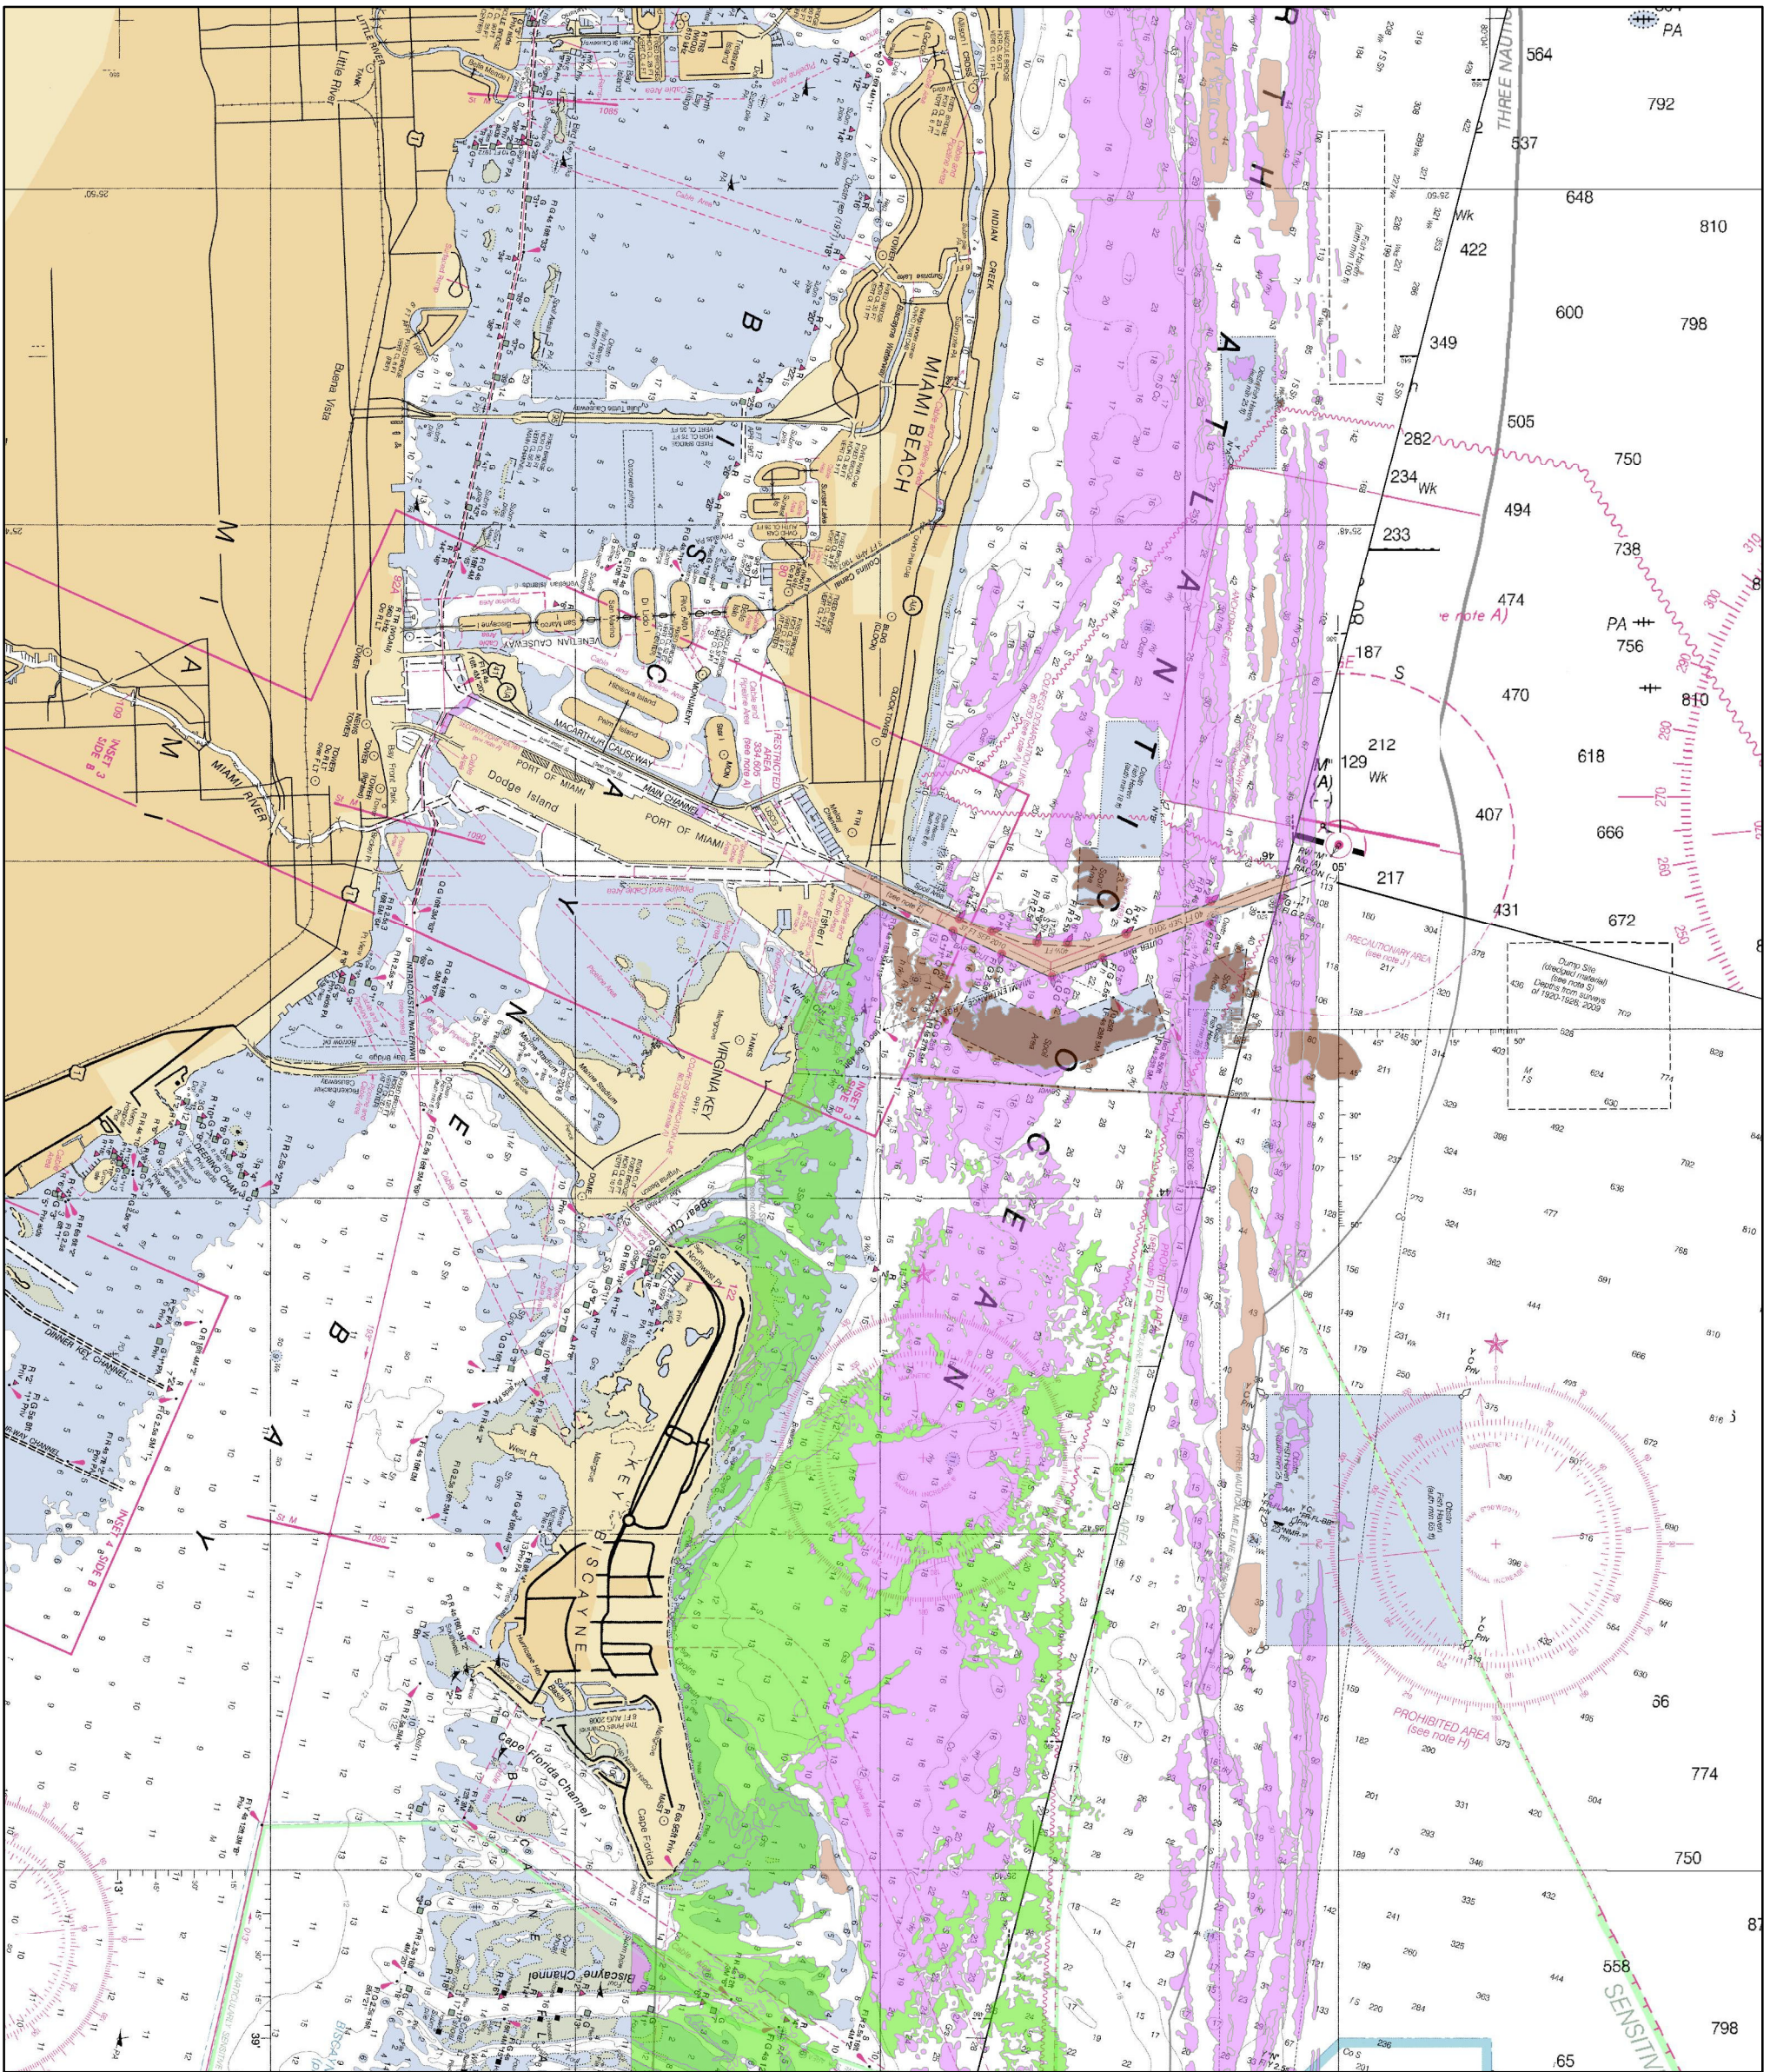

# Miami-Dade County South

## Legend

- Natural Reef and Hard Bottom**
- Seagrass**
- Artificial Habitat**
- Dredged/Excavated**

Southeast Florida Coral Reef Initiative

**WARNING:** Your use of this map is at your own risk. This map is not intended to be used for navigational purposes and is not intended to be relied upon in situations where precise location information is needed or where erroneous, inaccurate, or incomplete location data may lead to death, personal injury, property or environmental damage. Neither the Florida Department of Environmental Protection (FDEP), Board of Trustees (BOT) of the Internal Improvement Trust Fund of the State of Florida nor any content providers, guarantees the accuracy, completeness, or reliability of displayed data. In no event will the FDEP or BOT of the Internal Improvement Trust Fund of the State of Florida be liable for any damages whatsoever (including, but not limited to, incidental, exemplary, and consequential damages, lost profits, or damages resulting from lost data or business interruption) resulting from the use or inability to use this information, whether based on warranty, contract, tort, or any other legal theory, and whether or not the FDEP or BOT of the Internal Improvement Trust Fund of the State of Florida are advised of the possibility of such damages.