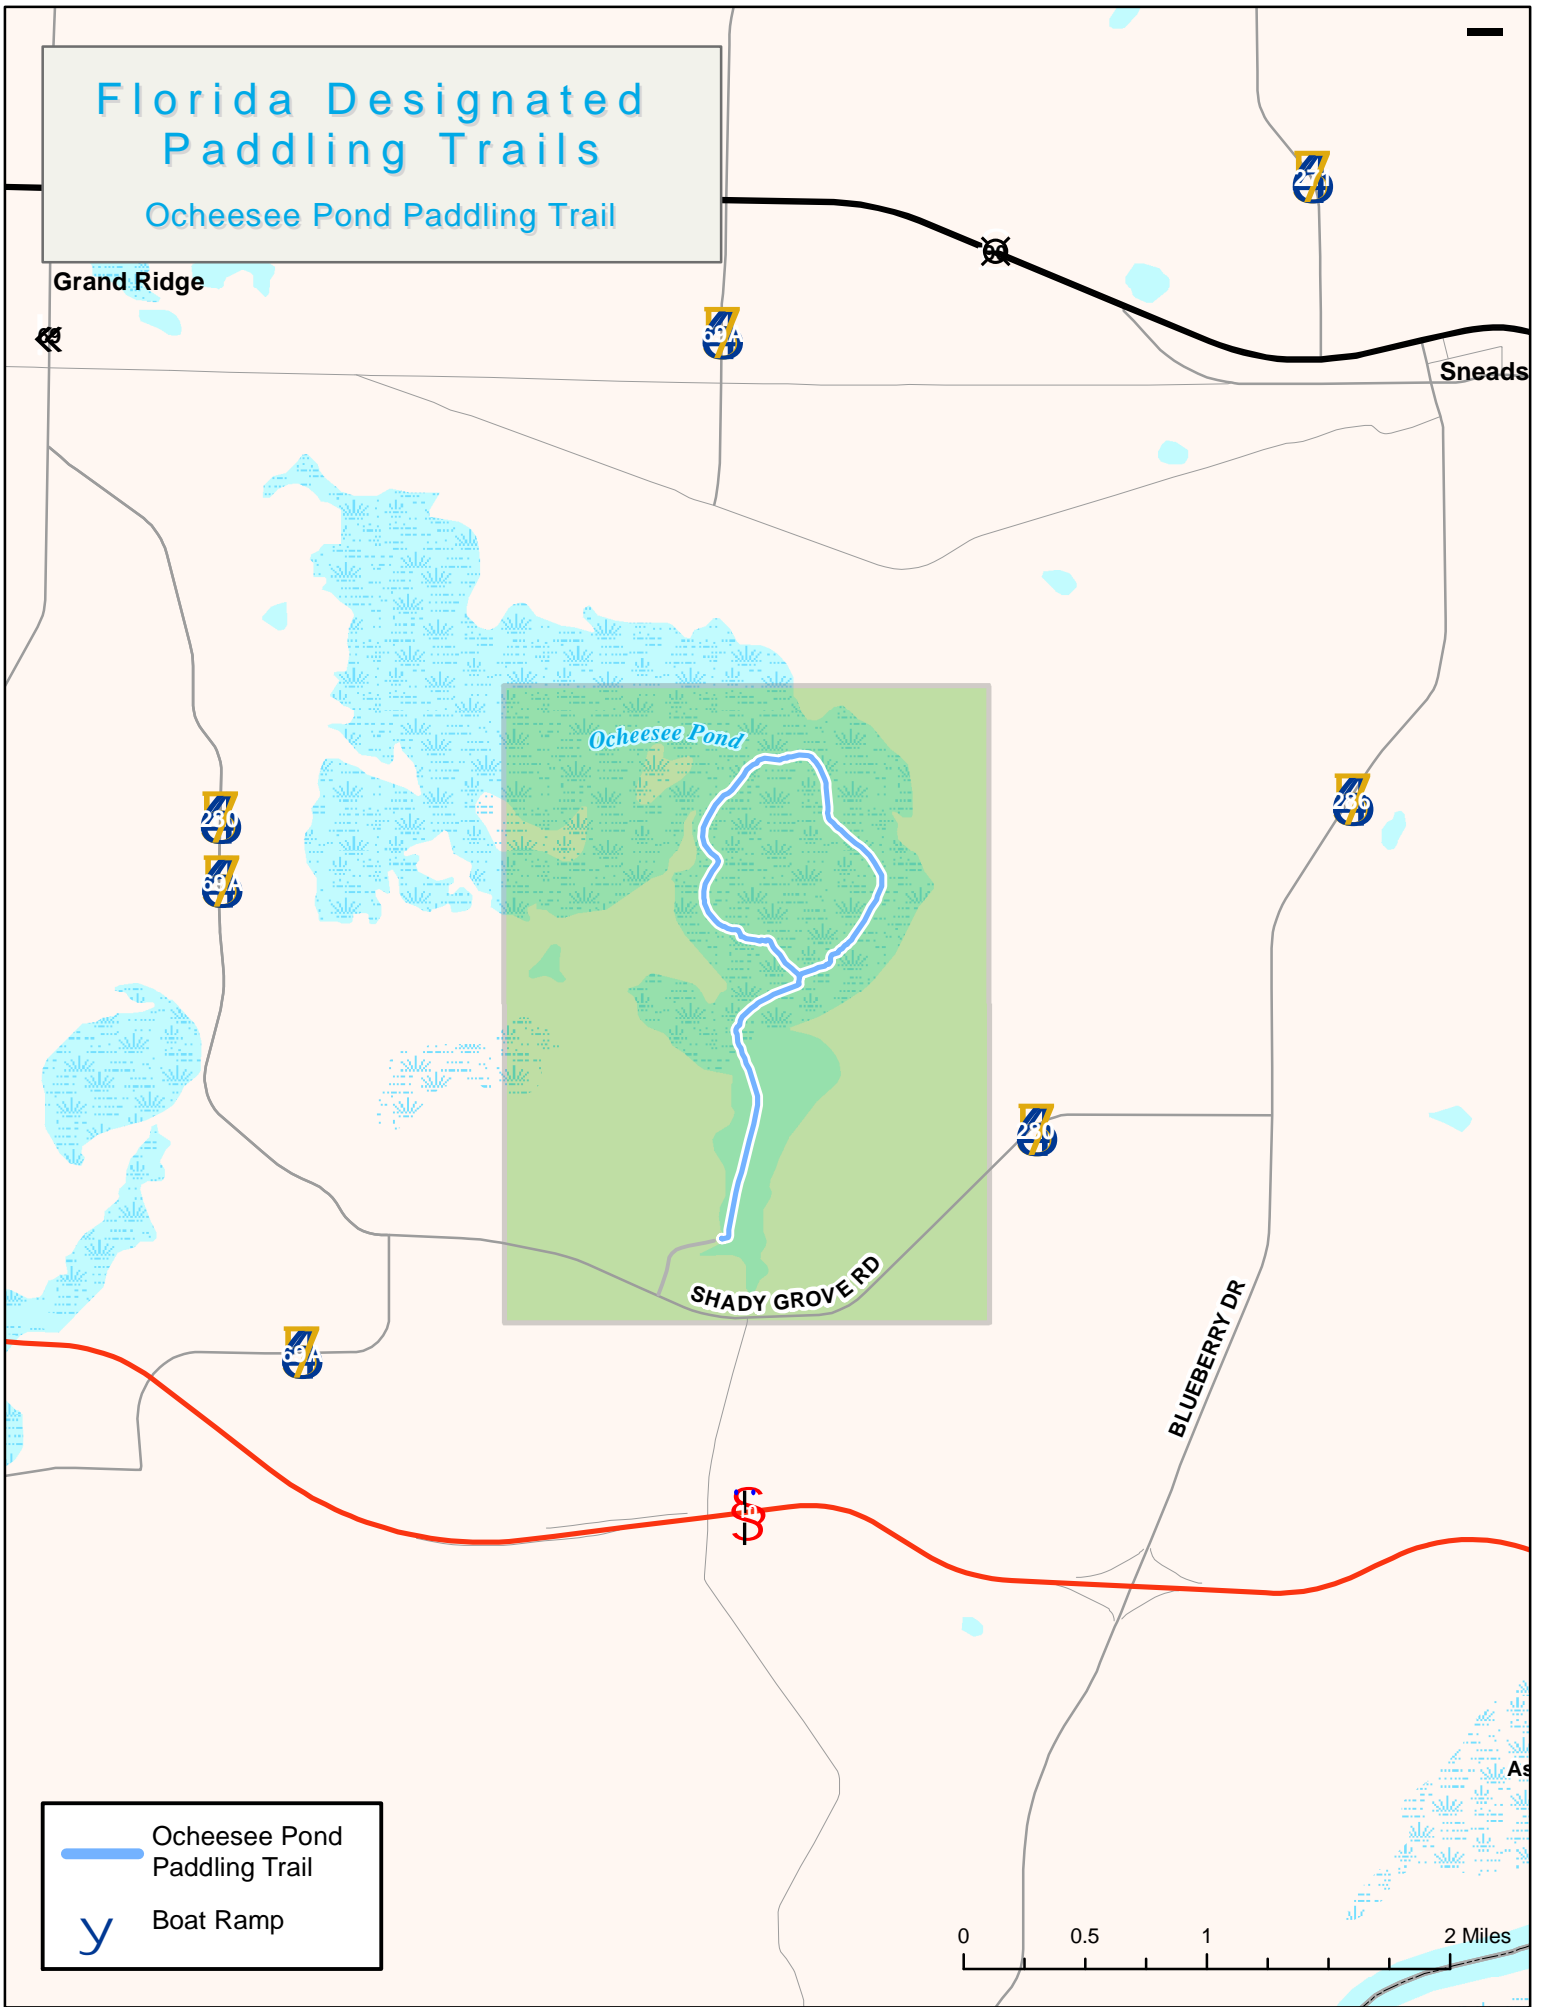

Florida Designated Paddling Trails

Ocheesee Pond Paddling Trail

Grand Ridge

Sneads

Ocheesee Pond

SHADY GROVE RD

BLUEBERRY DR

Ocheesee Pond
Paddling Trail

Boat Ramp

0 0.5 1 2 Miles

Ocheese Pond Paddling Trail

Loop Entrance/Exit
N: 30.6726 W: -84.9682

Marked Trail Entrance
N: 30.6682 W: -84.9721

Access Point: Ocheese Pond Landing
N: 30.6567 W: -84.9733

 Ocheese Pond Paddling Trail

 Boat Ramp

0 0.125 0.25 0.5 Miles

ARKANSAS RD

SHADY GROVE RD CR 280