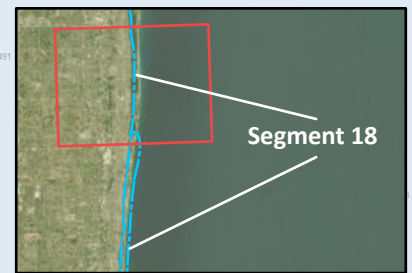

Emergency Contact Info:

911
Broward County Sheriff: (954) 831-8900
Palm Beach County Sheriff: (561) 995-2800
FWC 24-hour wildlife emergency/BUI hotline:
1-888-404-3922

Bryant Park Launch

(26.6144, -80.0477)

Sabal Palm House B&B

(26.6168, -80.0487)

Reservations: (561) 582-1090

Sportsman Park

(26.5839, -80.0475)

Fairfield Inn

(26.6157, -80.0400)

Reservations:
(561) 582-2585

Boat Club Park

(26.5463, -80.0534)

Ocean Inlet Park

(26.5440, -80.0450)

Florida Circumnavigational Saltwater Paddling Trail

Segment 18: Pompano/Lake Worth (Map 2 of 2)

Begin: Delray Sands Resort

End: Lake Worth/Fairfield Inn or Sabal Palm House

Distance: 13.5 miles

Duration: 1 days

Disclaimer: This guide is intended as an aid to navigation only. A Global Positioning System (GPS) unit is required and persons are encouraged to supplement these maps with NOAA charts or other maps.
Updated: 1/2023