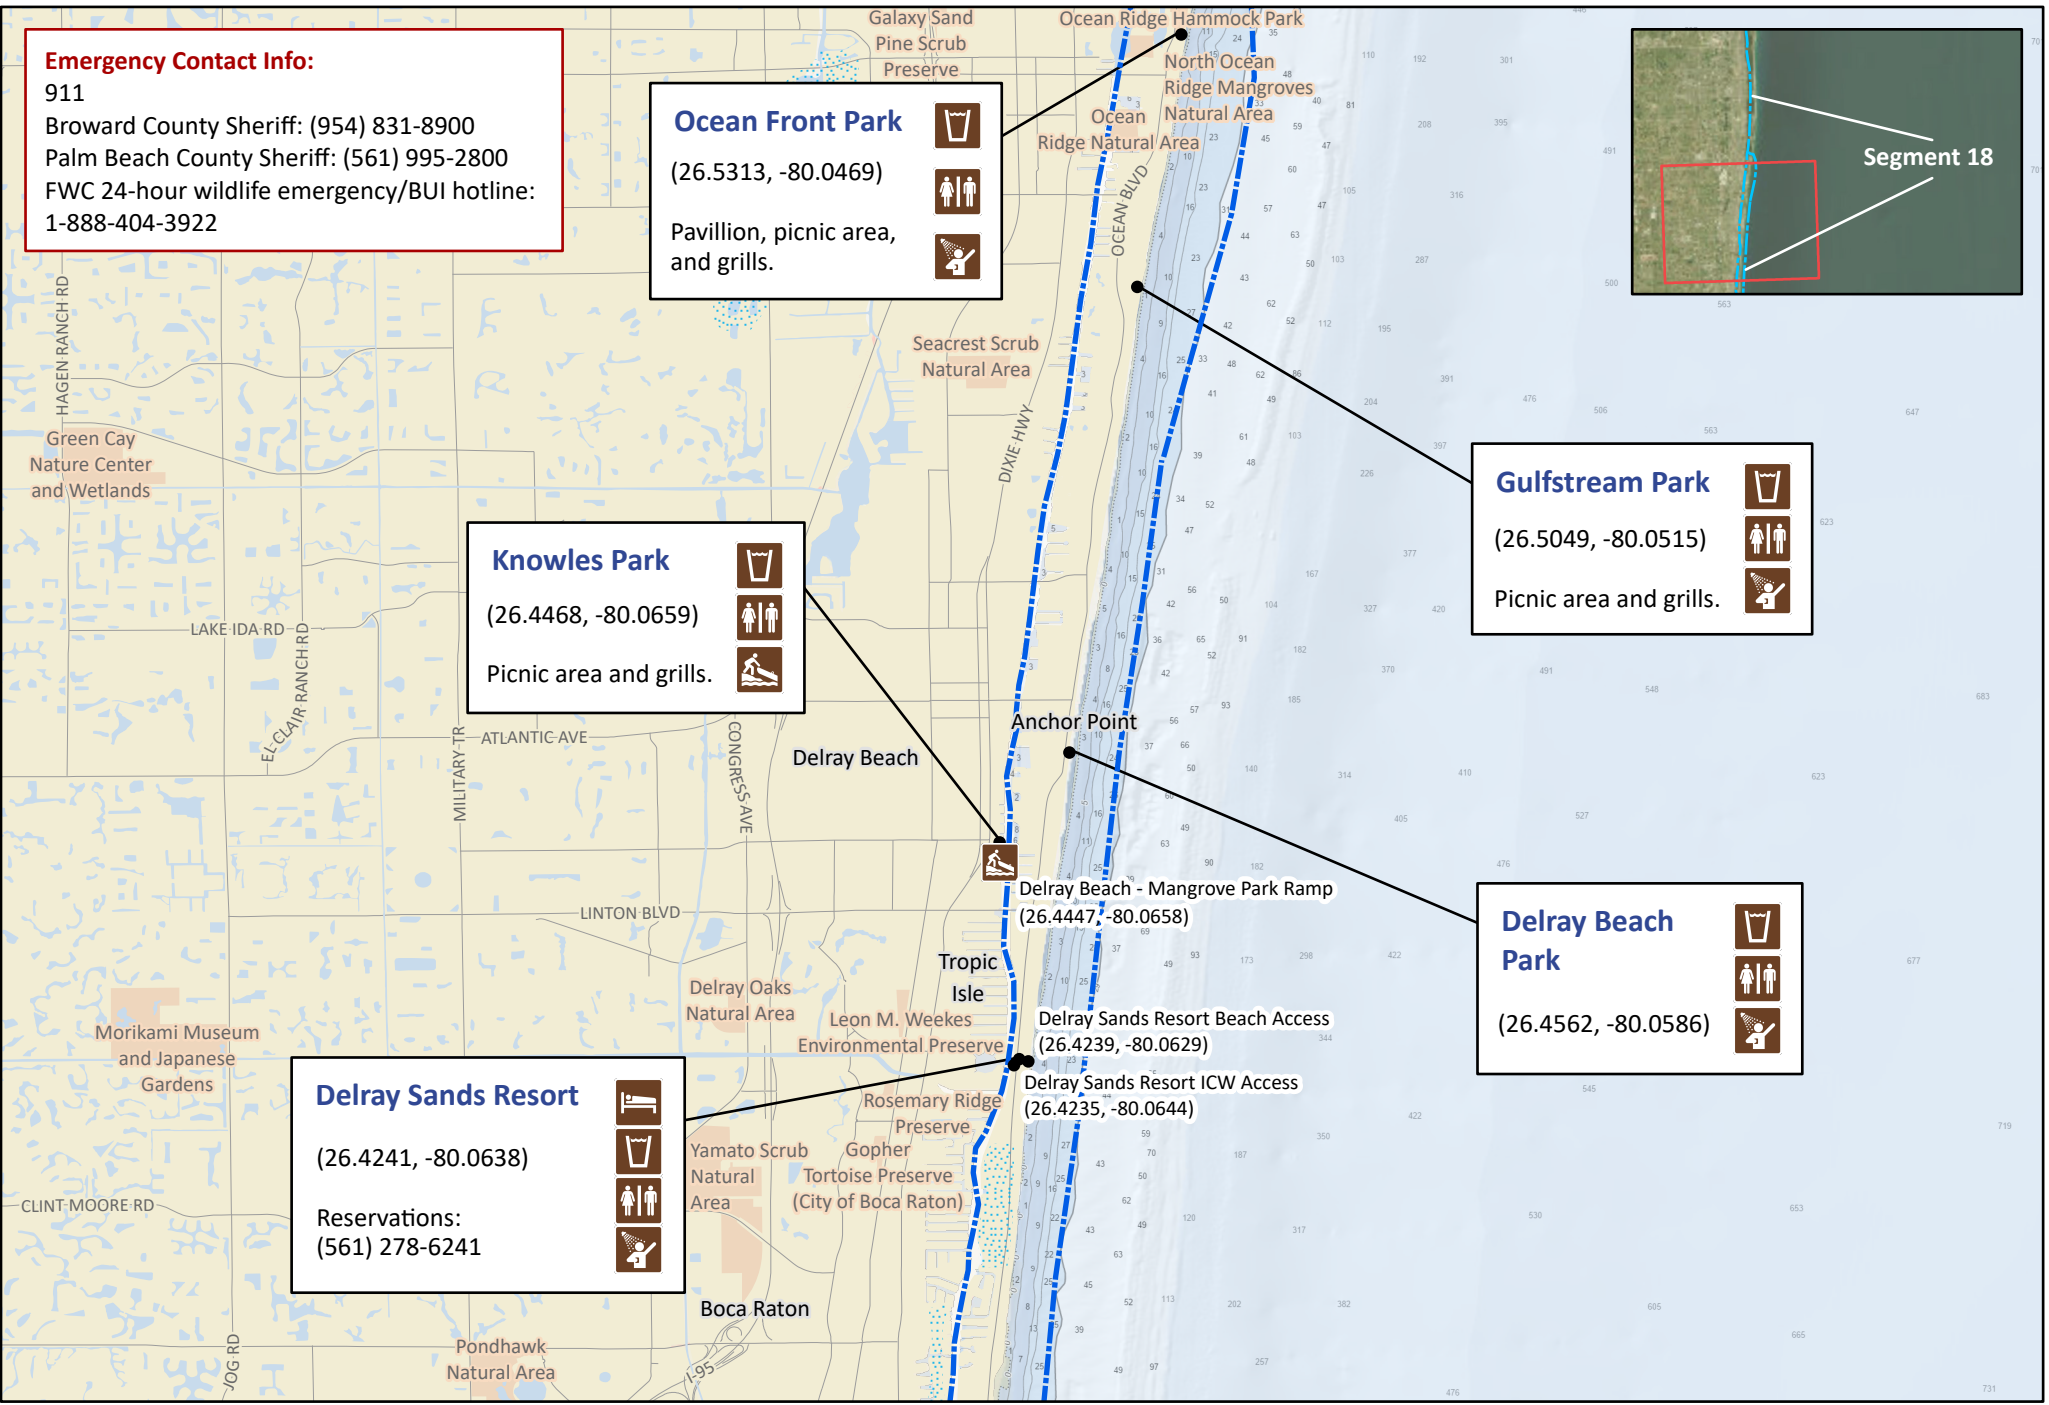

Pavillion, picnic area,
and grills.

Knowles Park

(26.4468, -80.0659)

Picnic area and grills.

Gulfstream Park

(26.5049, -80.0515)

Picnic area and grills.

Delray Beach Park

(26.4562, -80.0586)

Delray Sands Resort

(26.4241, -80.0638)

Reservations:
(561) 278-6241

Florida Circumnavigational Saltwater Paddling Trail

Segment 18: Pompano/Lake Worth (Map 1 of 2)

Begin: Delray Sands Resort

End: Lake Worth/Fairfield Inn or Sabal Palm House

Distance: 13.5 miles

Duration: 1 days

Disclaimer: This guide is intended as an aid to navigation only. A Global Positioning System (GPS) unit is required and persons are encouraged to supplement these maps with NOAA charts or other maps.
Updated: 1/2023

Boat Club Park

(26.5463, -80.0534)

Ocean Inlet Park

(26.5440, -80.0450)

Florida Circumnavigational Saltwater Paddling Trail

Segment 18: Pompano/Lake Worth (Map 2 of 2)

Begin: Delray Sands Resort

End: Lake Worth/Fairfield Inn or Sabal Palm House