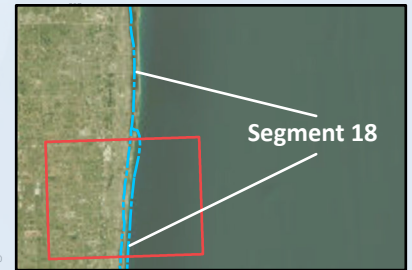

(26.4562, -80.0586)

Delray Sands Resort

(26.4241, -80.0638)

Reservations:
(561) 278-6241

Florida Circumnavigational Saltwater Paddling Trail

Segment 18: Pompano/Lake Worth (Map 1 of 2)

Begin: Delray Sands Resort

End: Lake Worth/Fairfield Inn or Sabal Palm House

Distance: 13.5 miles

Duration: 1 days

Disclaimer: This guide is intended as an aid to navigation only. A Global Positioning System (GPS) unit is required and persons are encouraged to supplement these maps with NOAA charts or other maps.
Updated: 1/2023