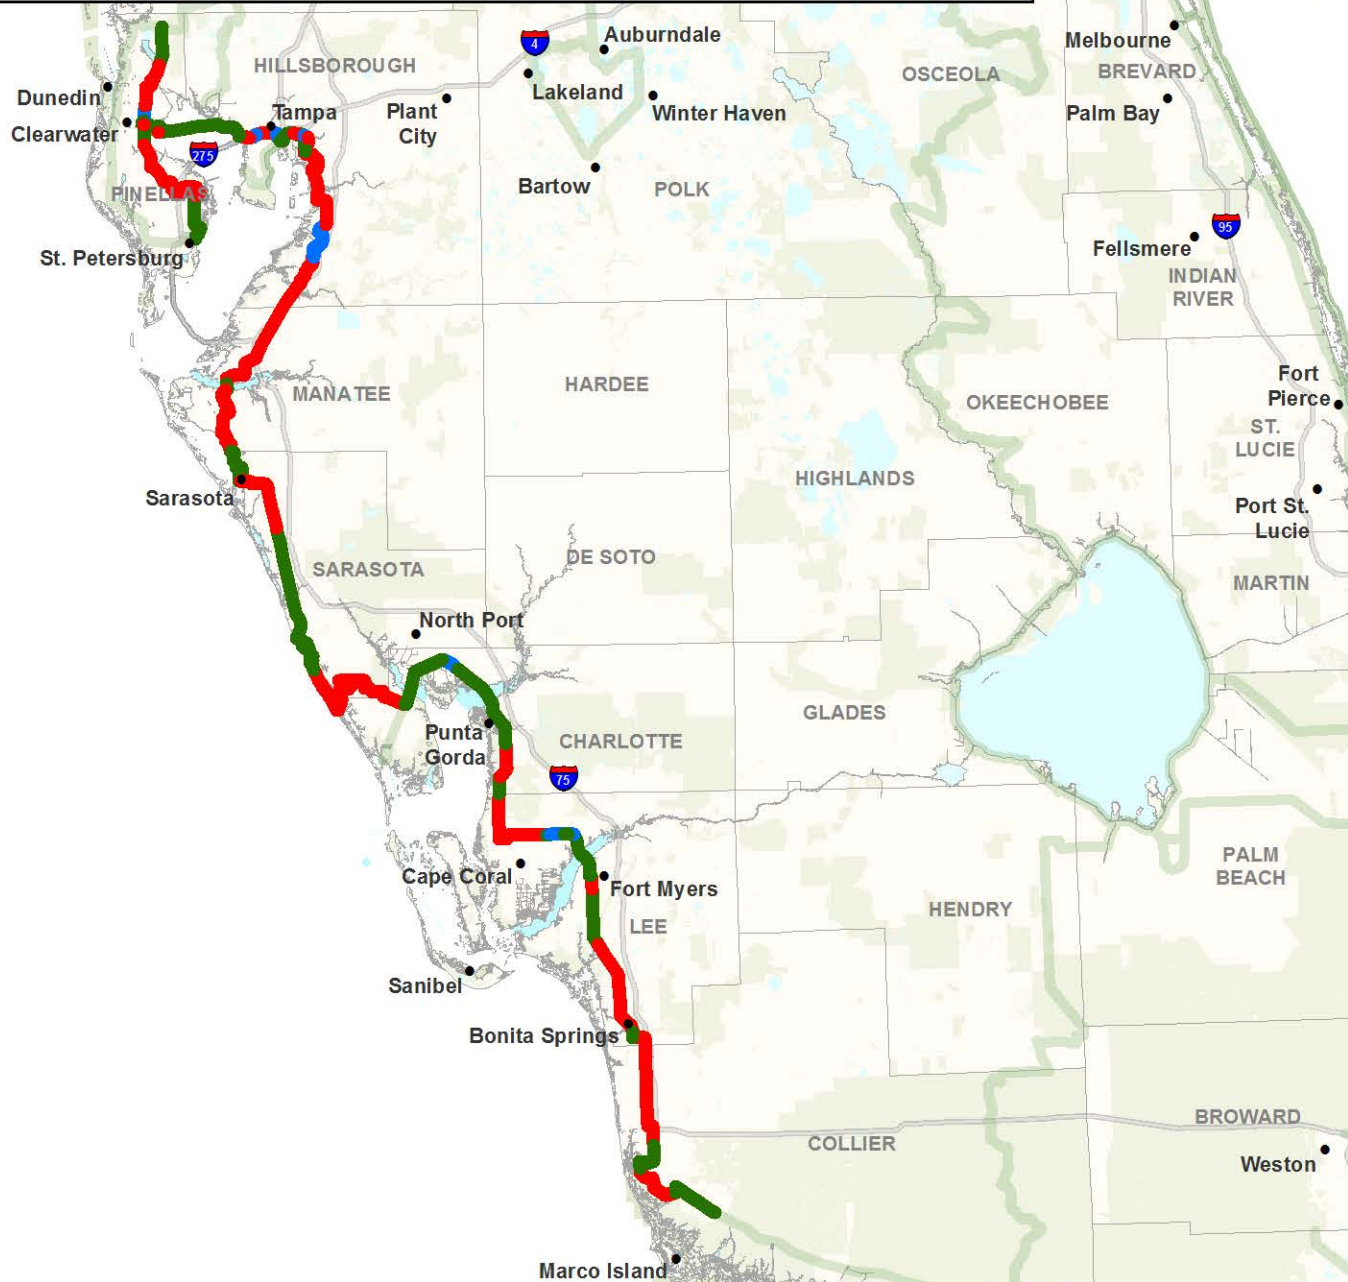

Southwest Coastal Regional Trail

Legend

Gap Status:

- EXISTING PAVED
- GAP
- PROGRAMMED/FUNDED