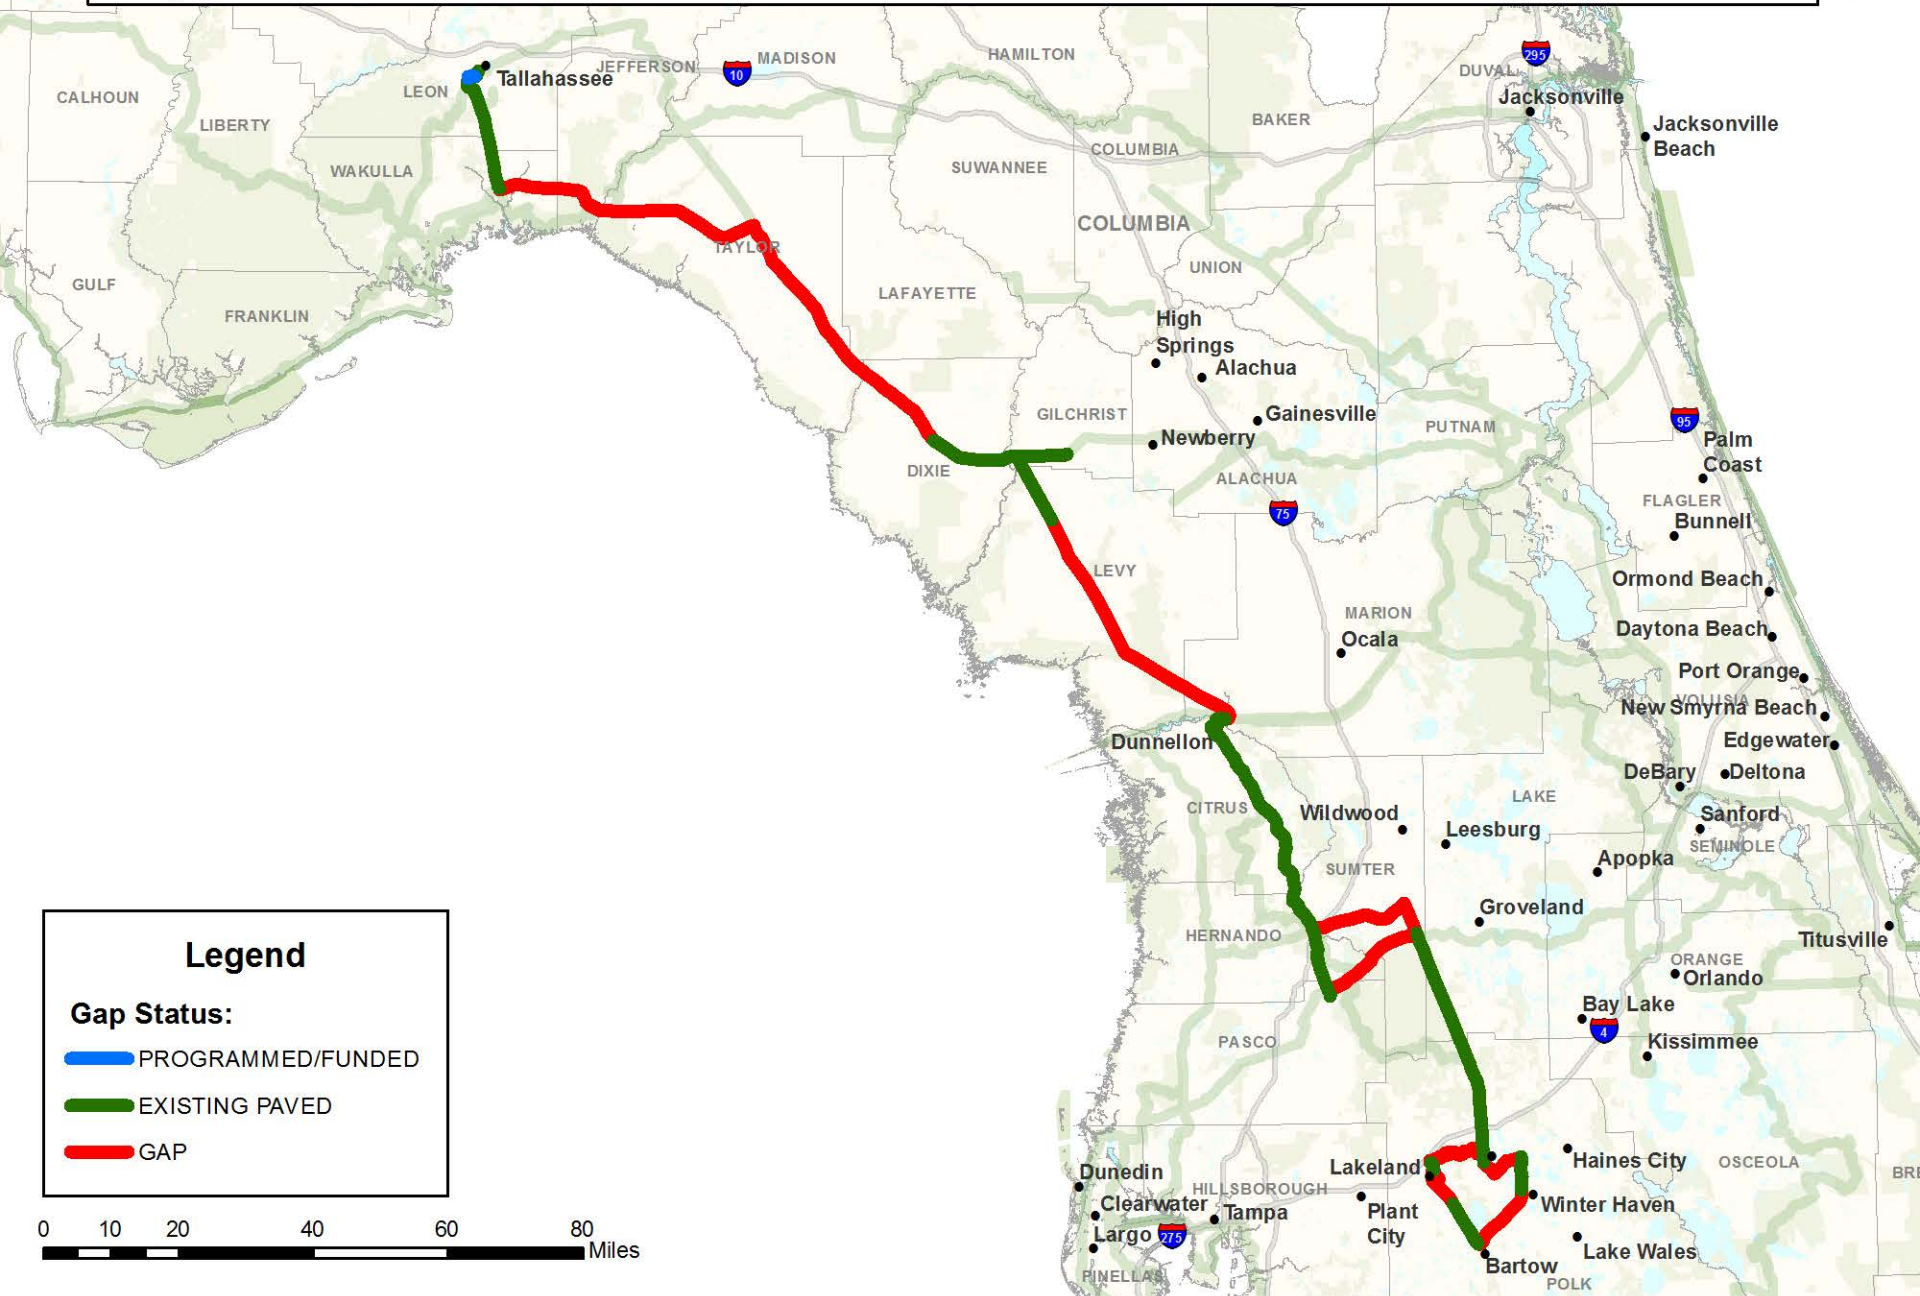

Tallahassee-Nature Coast-Peace River Greenway

Legend

Gap Status:

- █ PROGRAMMED/FUNDED
- █ EXISTING PAVED
- █ GAP