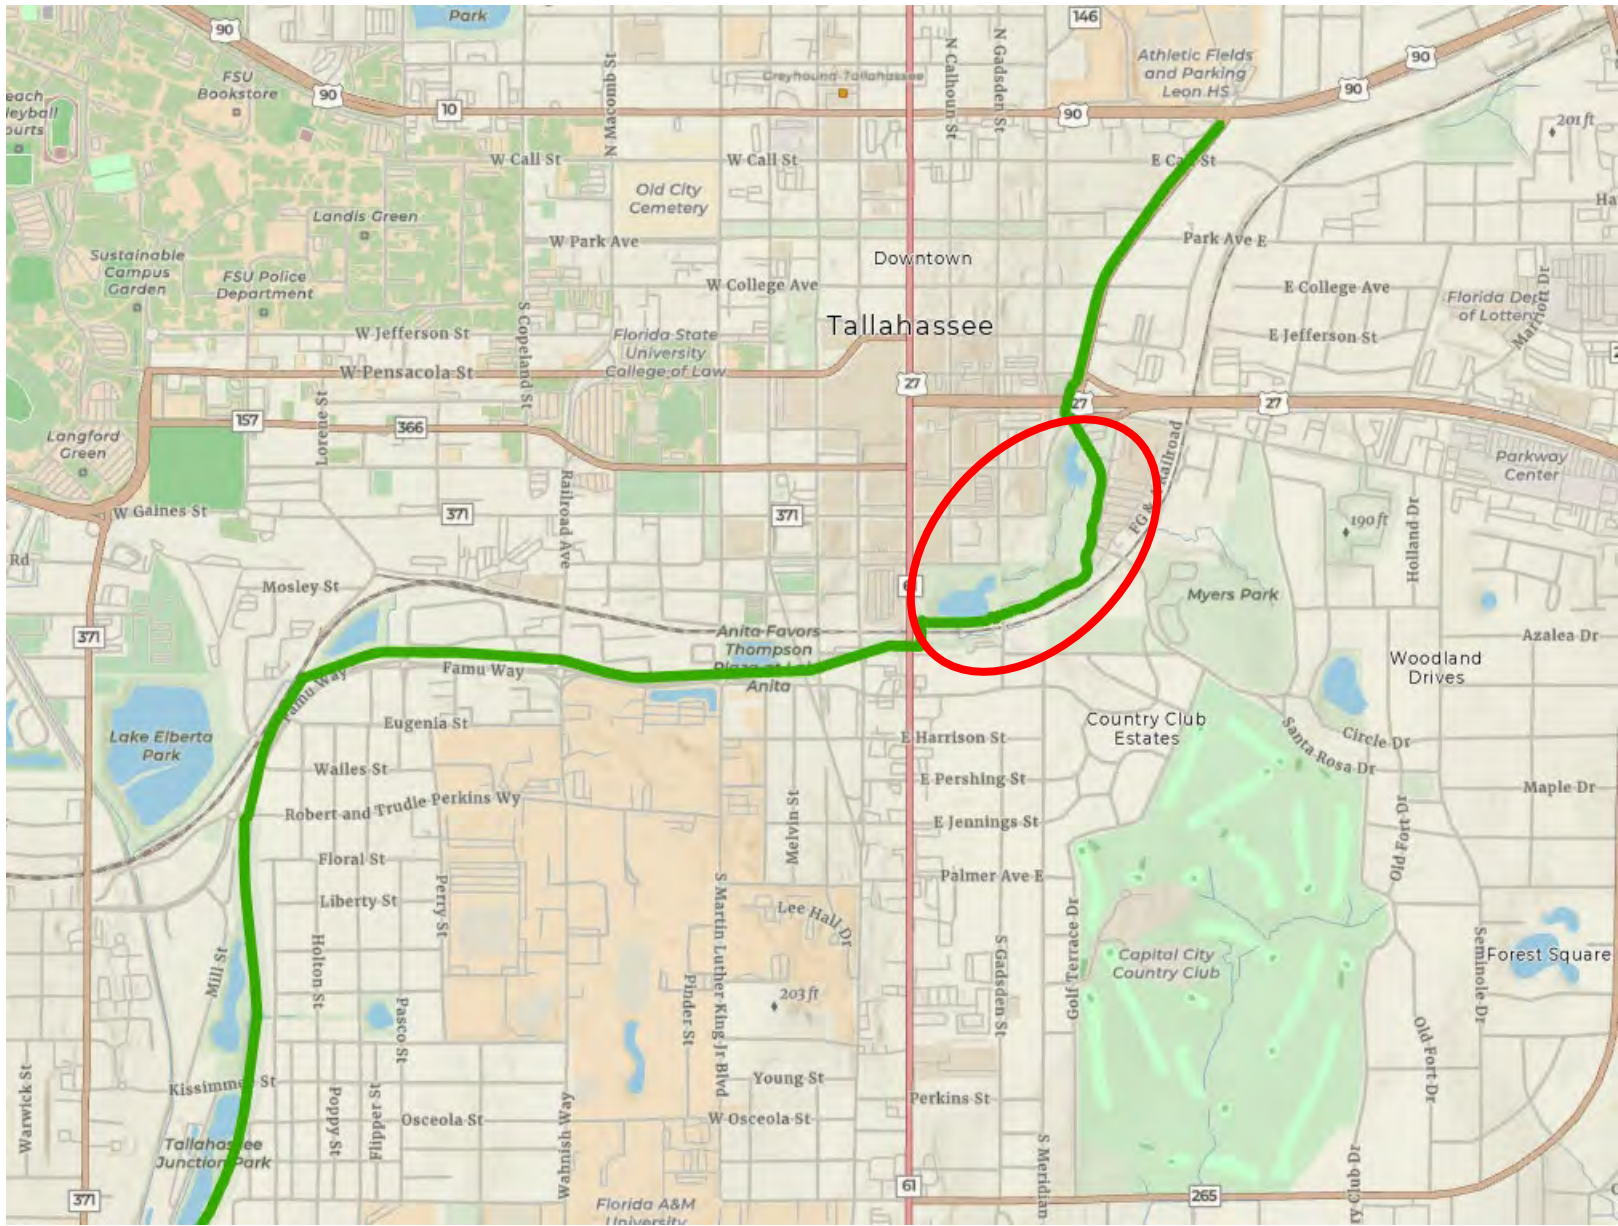

Tallahassee

Capital Cascades Corridor

Franklin Blvd

Cascades Park

bathrooms
restaurants
splash pad
amphitheater

Playground
Storm water management

Micromobility

FAMU Way

bathroom
bike parking

Businesses at
Railroad Square

Skateable Art/Coal Chute Pond

Capital Cascades Trail Phase 4

Downtown

- Railroad Square
- Midtown
- FSU
- FAMU & Southside

Trails

Regional Connectivity