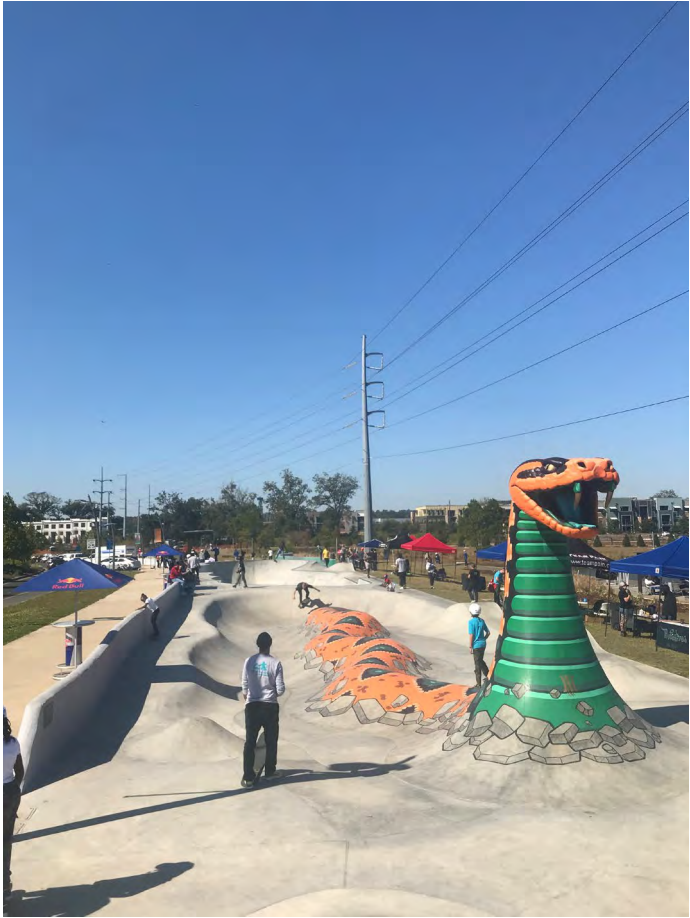

bathroom
bike parking

Businesses at
Railroad Square

Skateable Art/Coal Chute Pond

Capital Cascades Trail Phase 4

Downtown

- Railroad Square
- Midtown
- FSU
- FAMU & Southside

Trails

Regional Connectivity