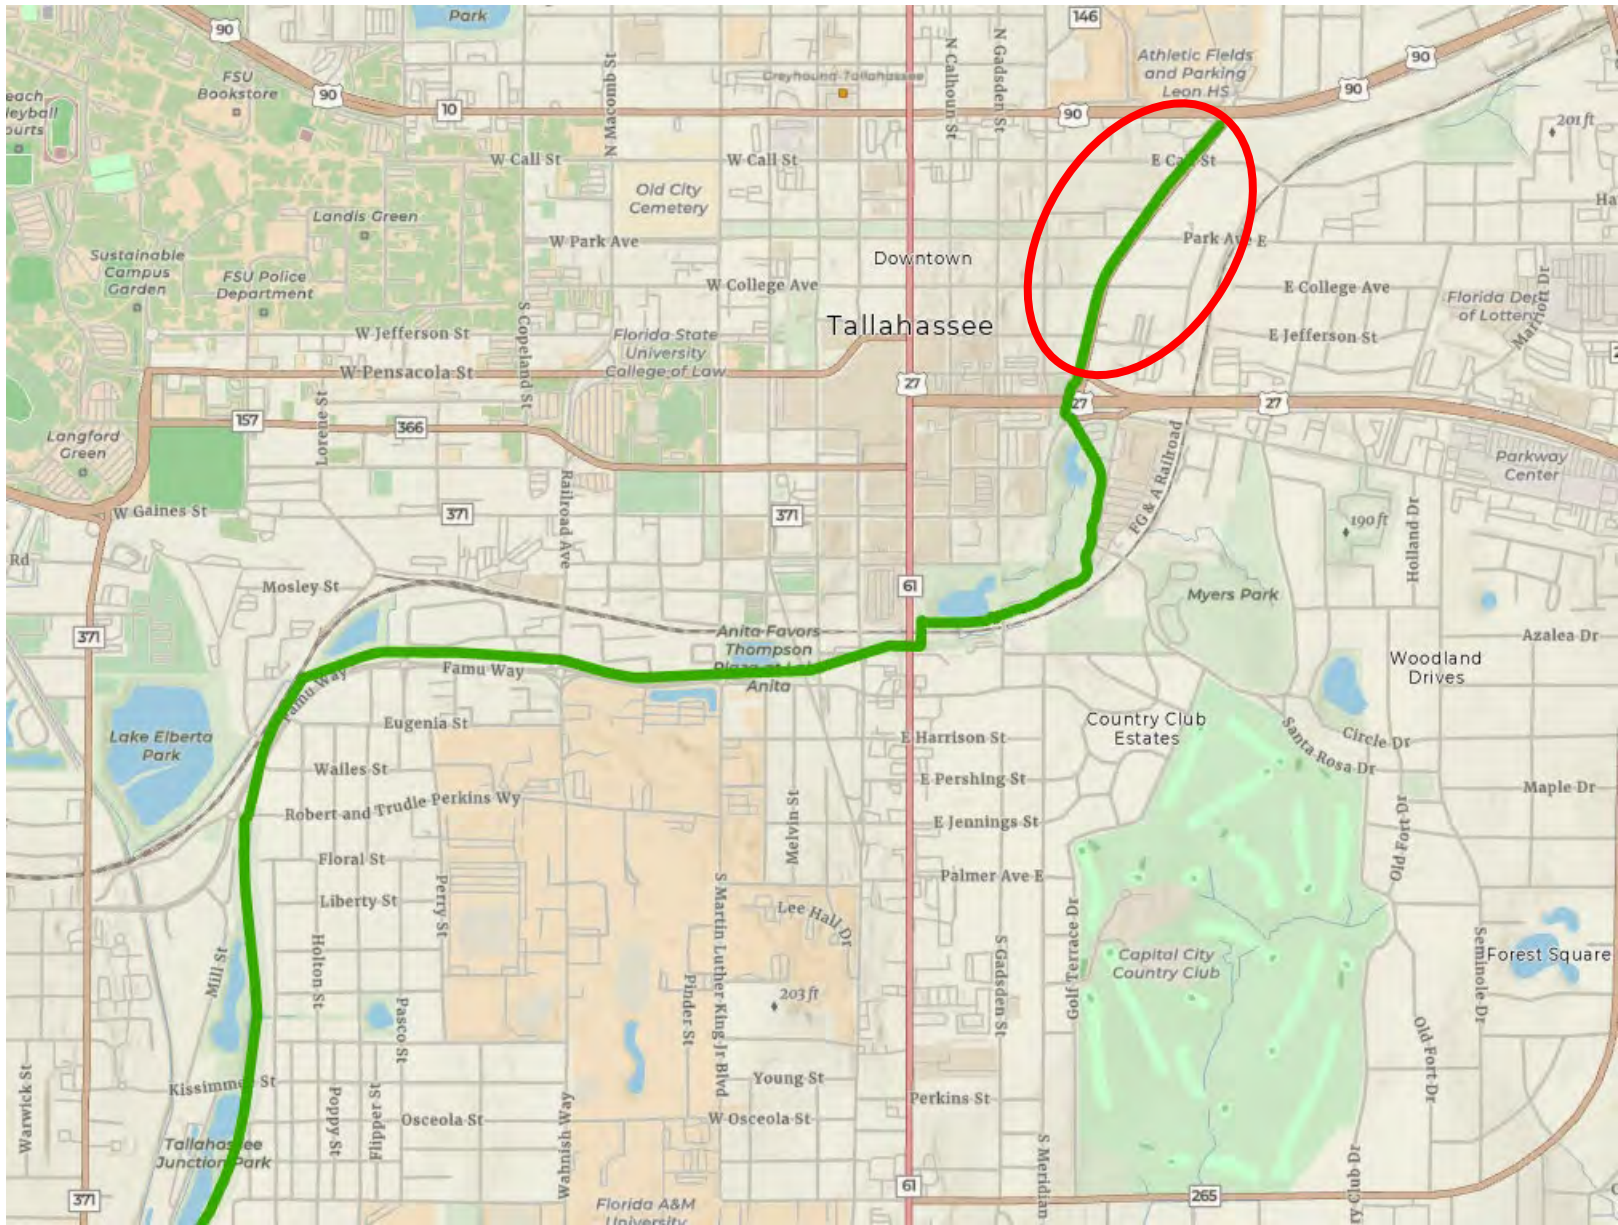

Tallahassee

Capital Cascades Corridor

Franklin Blvd

Cascades Park

bathrooms
restaurants
splash pad
amphitheater

Playground
Storm water management

Micromobility

FAMU Way

bathroom
bike parking

Businesses at
Railroad Square

Skateable Art/Coal Chute Pond

Capital Cascades Trail Phase 4

Downtown

- Railroad Square
- Midtown
- FSU
- FAMU & Southside

Trails

Regional Connectivity