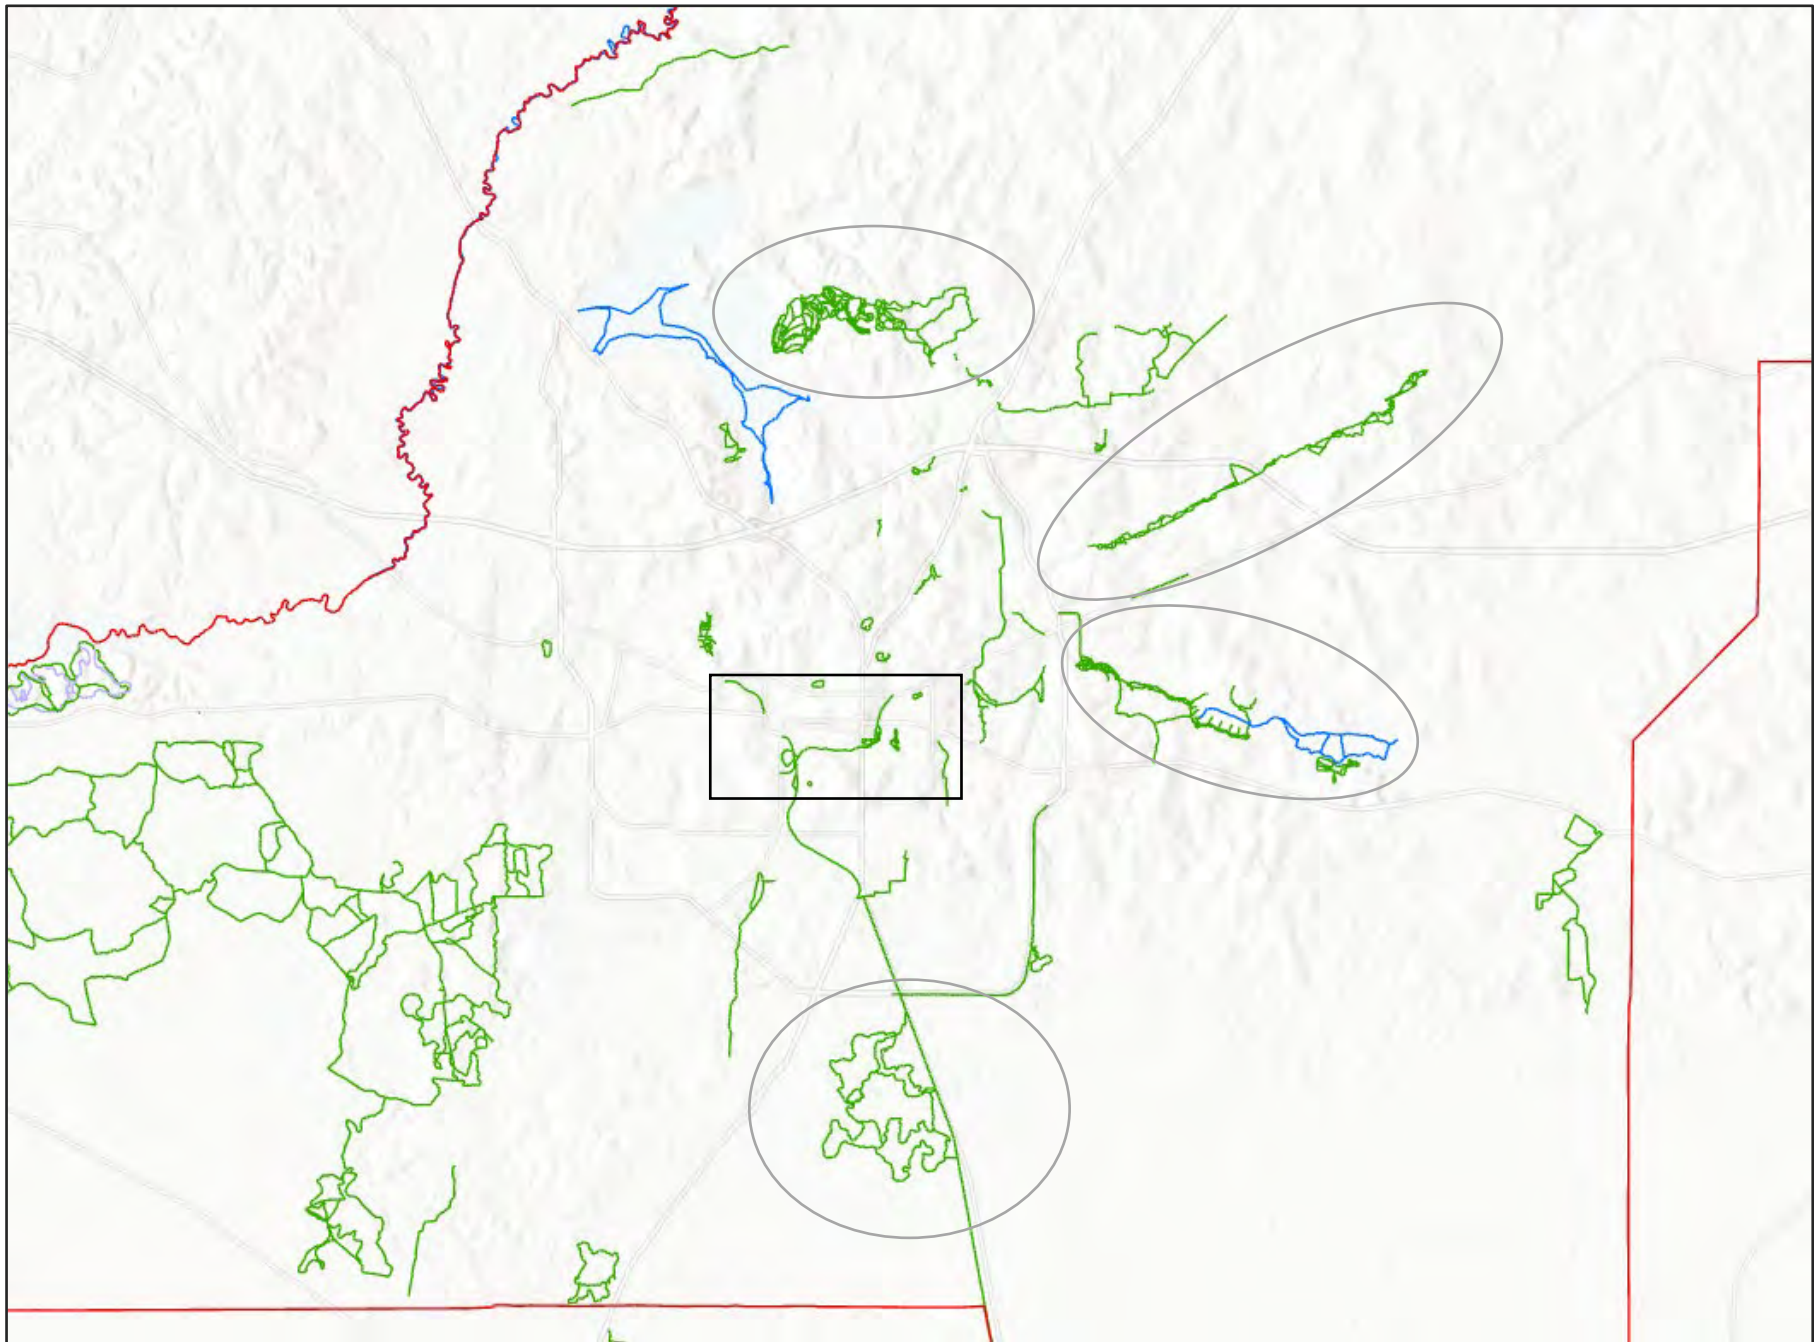

Tallahassee

Capital Cascades Corridor

Franklin Blvd

Cascades Park

bathrooms
restaurants
splash pad
amphitheater

Playground
Storm water management

Micromobility

FAMU Way

bathroom
bike parking

Businesses at
Railroad Square

Skateable Art/Coal Chute Pond

Capital Cascades Trail Phase 4

Downtown

- Railroad Square
- Midtown
- FSU
- FAMU & Southside

Trails

Regional Connectivity