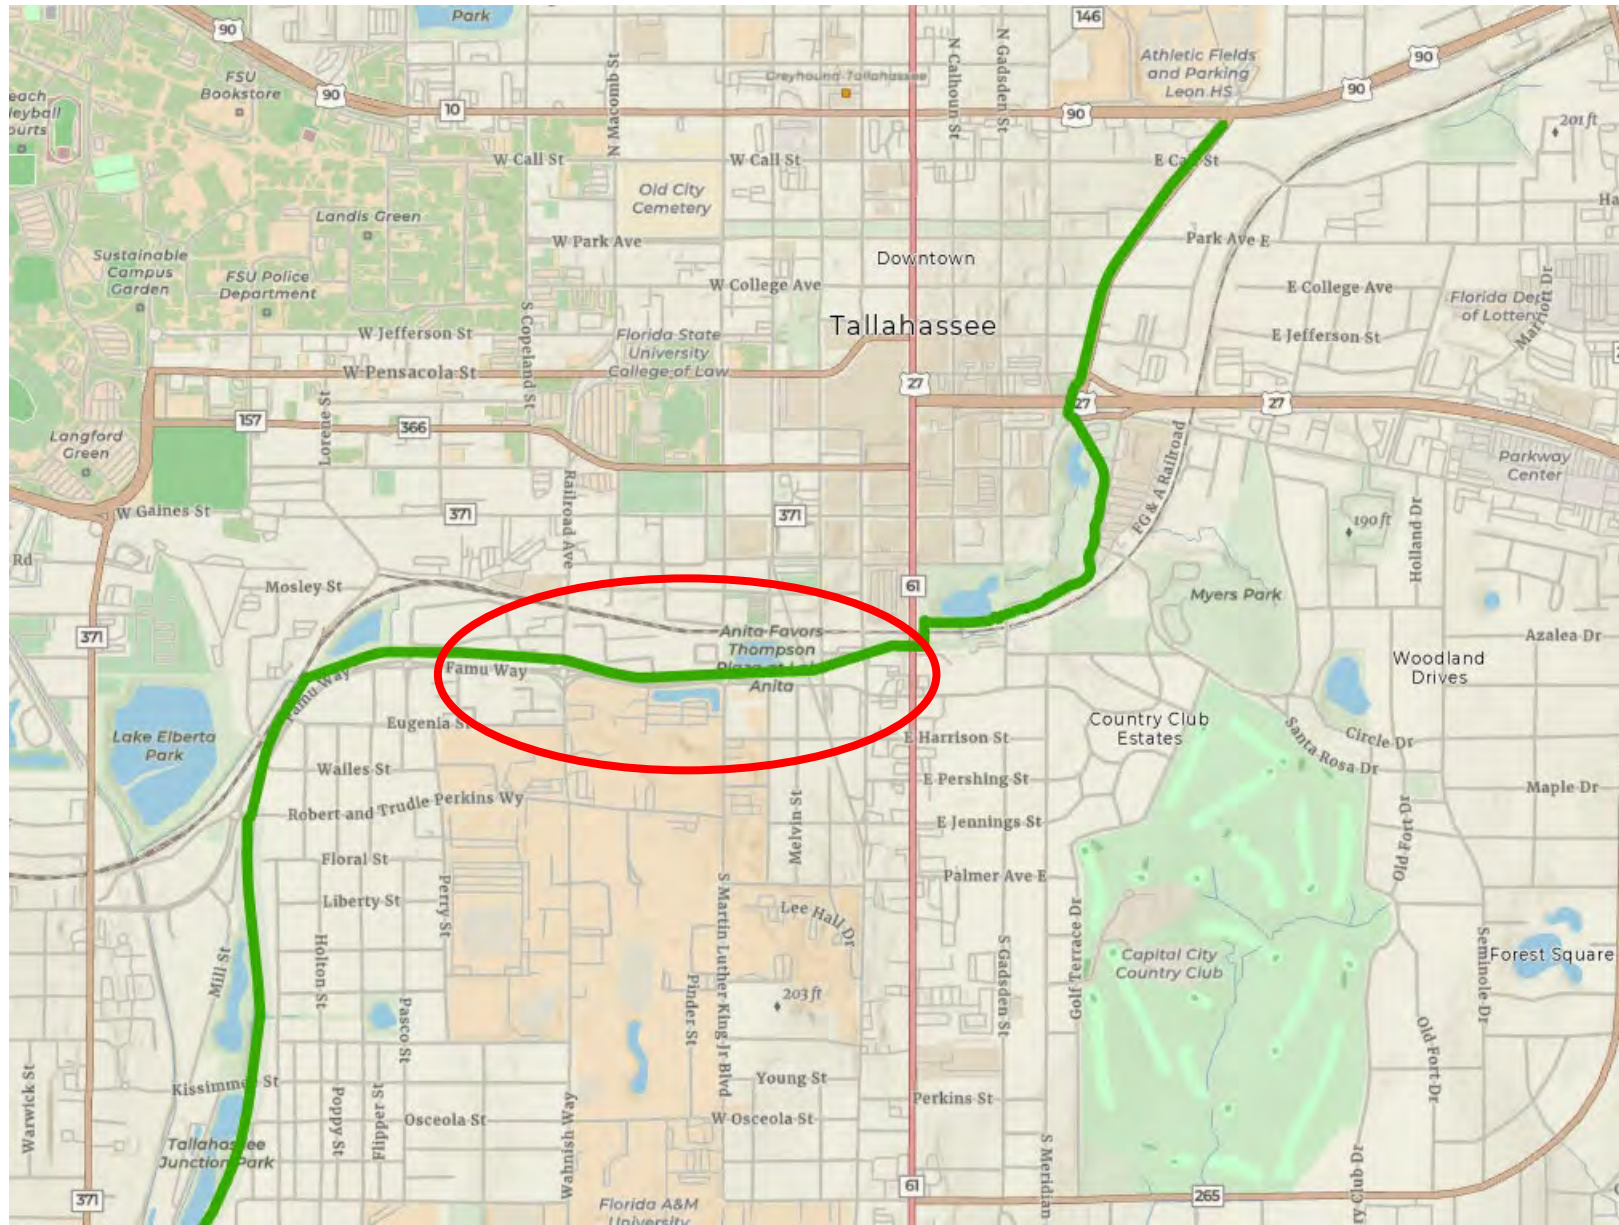

Tallahassee

Capital Cascades Corridor

Franklin Blvd

Cascades Park

bathrooms
restaurants
splash pad
amphitheater

Playground
Storm water management

Micromobility

FAMU Way

bathroom
bike parking

Businesses at
Railroad Square

Skateable Art/Coal Chute Pond

Capital Cascades Trail Phase 4

Downtown

- Railroad Square
- Midtown
- FSU
- FAMU & Southside

Trails

Regional Connectivity