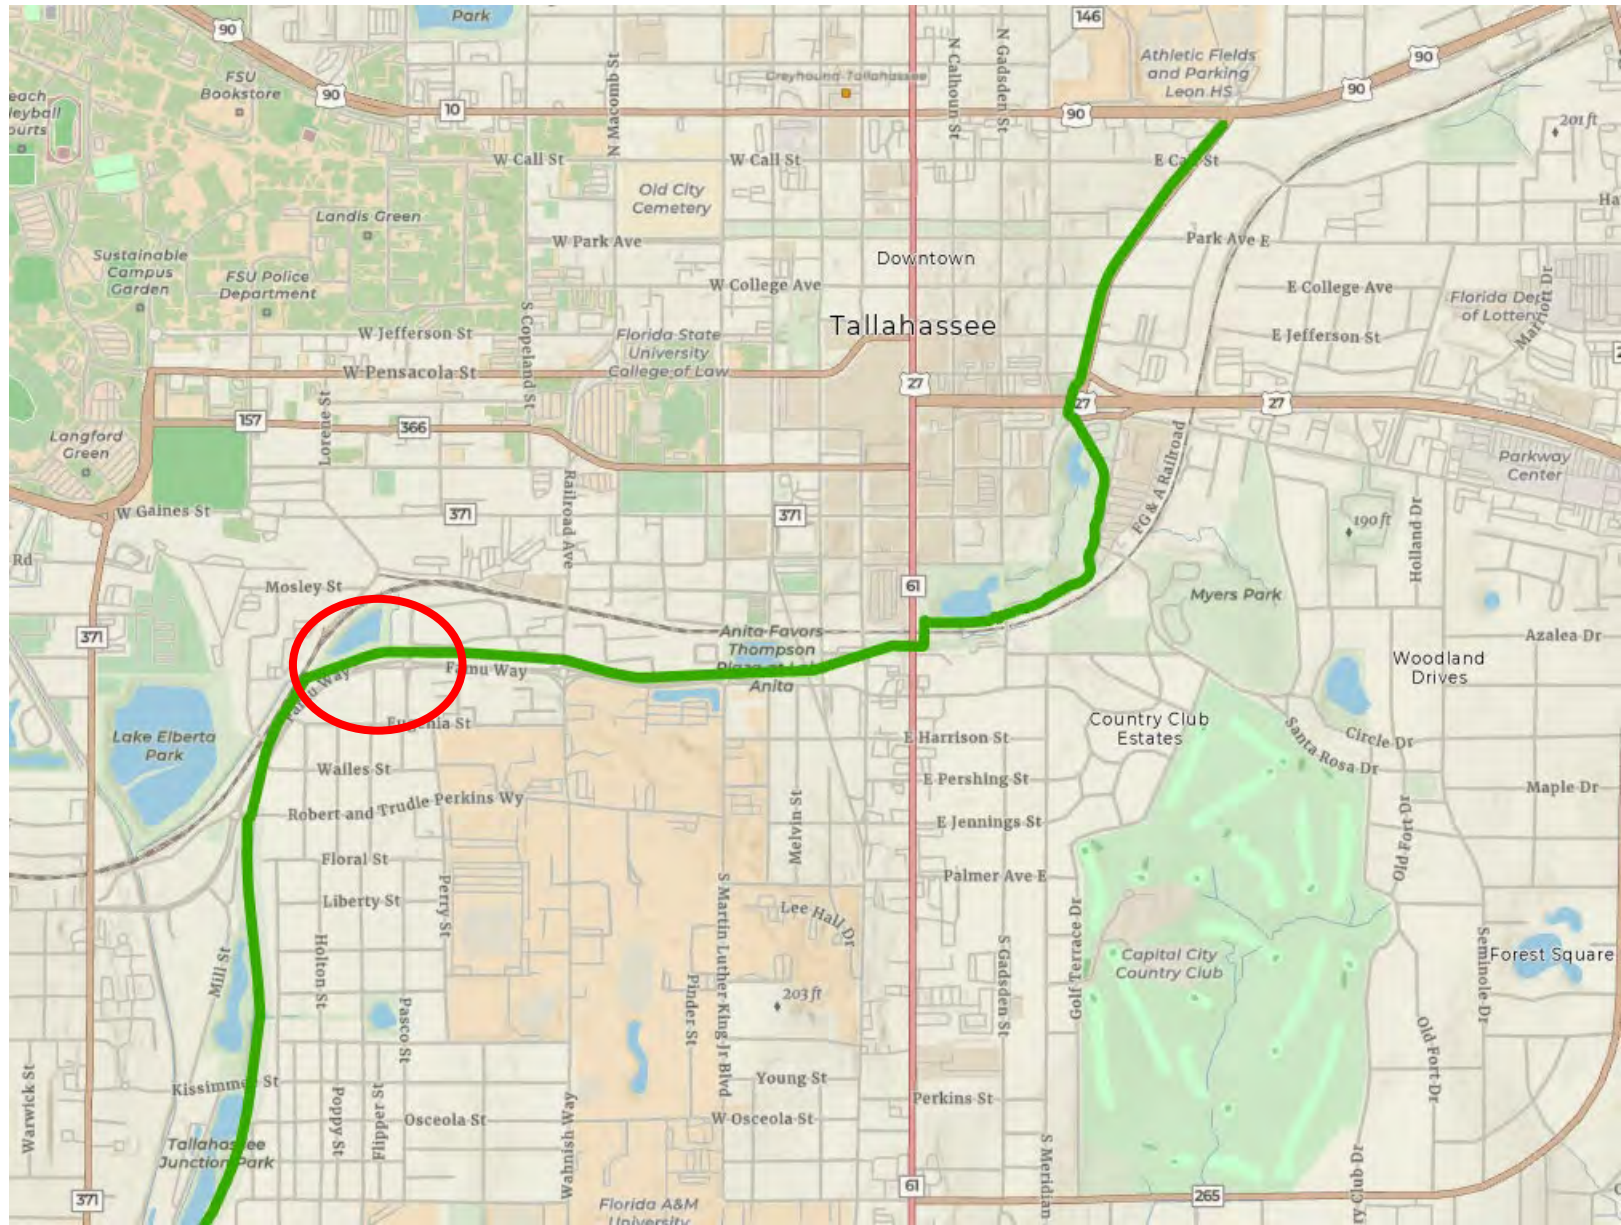

Tallahassee

Capital Cascades Corridor

Franklin Blvd

Cascades Park

bathrooms
restaurants
splash pad
amphitheater

Playground
Storm water management

Micromobility

FAMU Way

bathroom
bike parking

Businesses at
Railroad Square

Skateable Art/Coal Chute Pond

Capital Cascades Trail Phase 4

Downtown

- Railroad Square
- Midtown
- FSU
- FAMU & Southside

Trails

Regional Connectivity