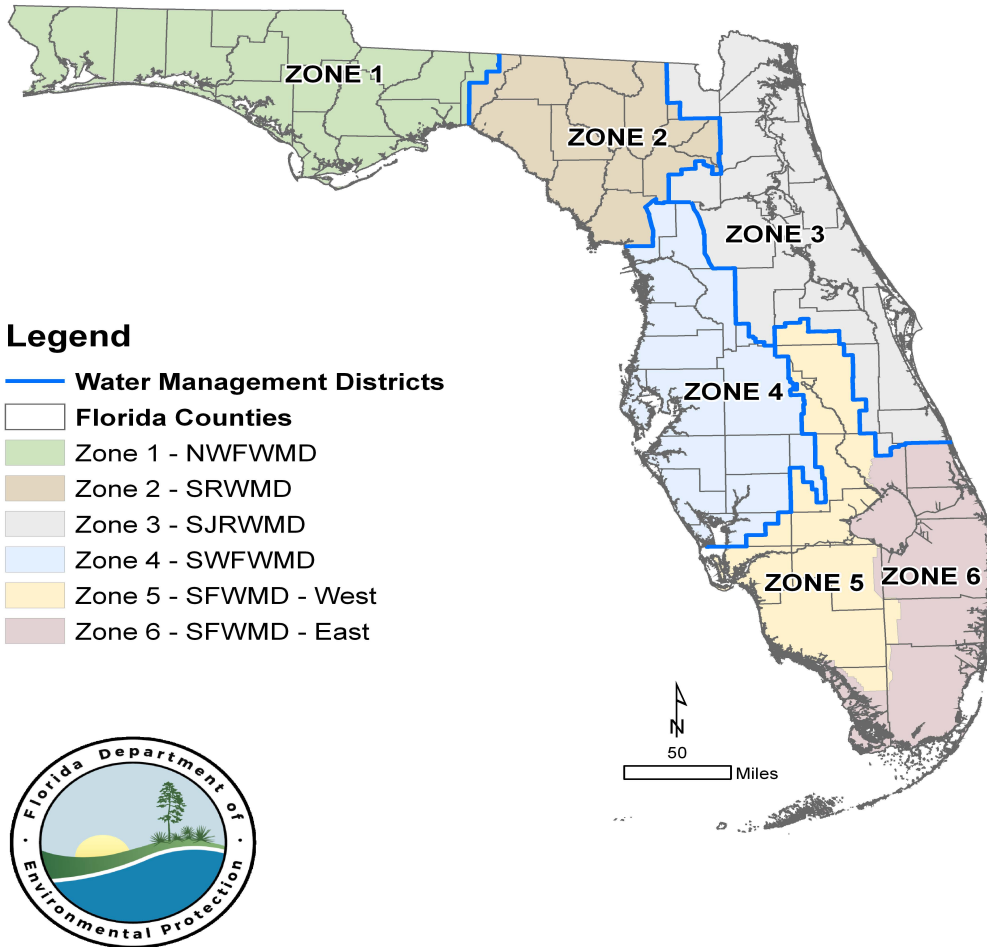

# Watershed Monitoring Reporting Units

Created October 17, 2016 by staff of the Watershed Monitoring Section, DEAR, DEP.

The map content is a cartographic representation and is not intended for further analysis.

## Status Network Reporting Units (Zones).

The Zones overlap with the five Water Management Districts (WMDs) as follows: Zone 1 is the Northwest Florida WMD (NFWWMD). Zone 2 is Suwannee River (SRWMD). Zone 3 is St. Johns River (SJRWMD). Zone 4 is Southwest Florida (SWFWMD). Zone 5 is the western portion of South Florida (SFWMD), and Zone 6 is the eastern portion of South Florida (SFWMD).