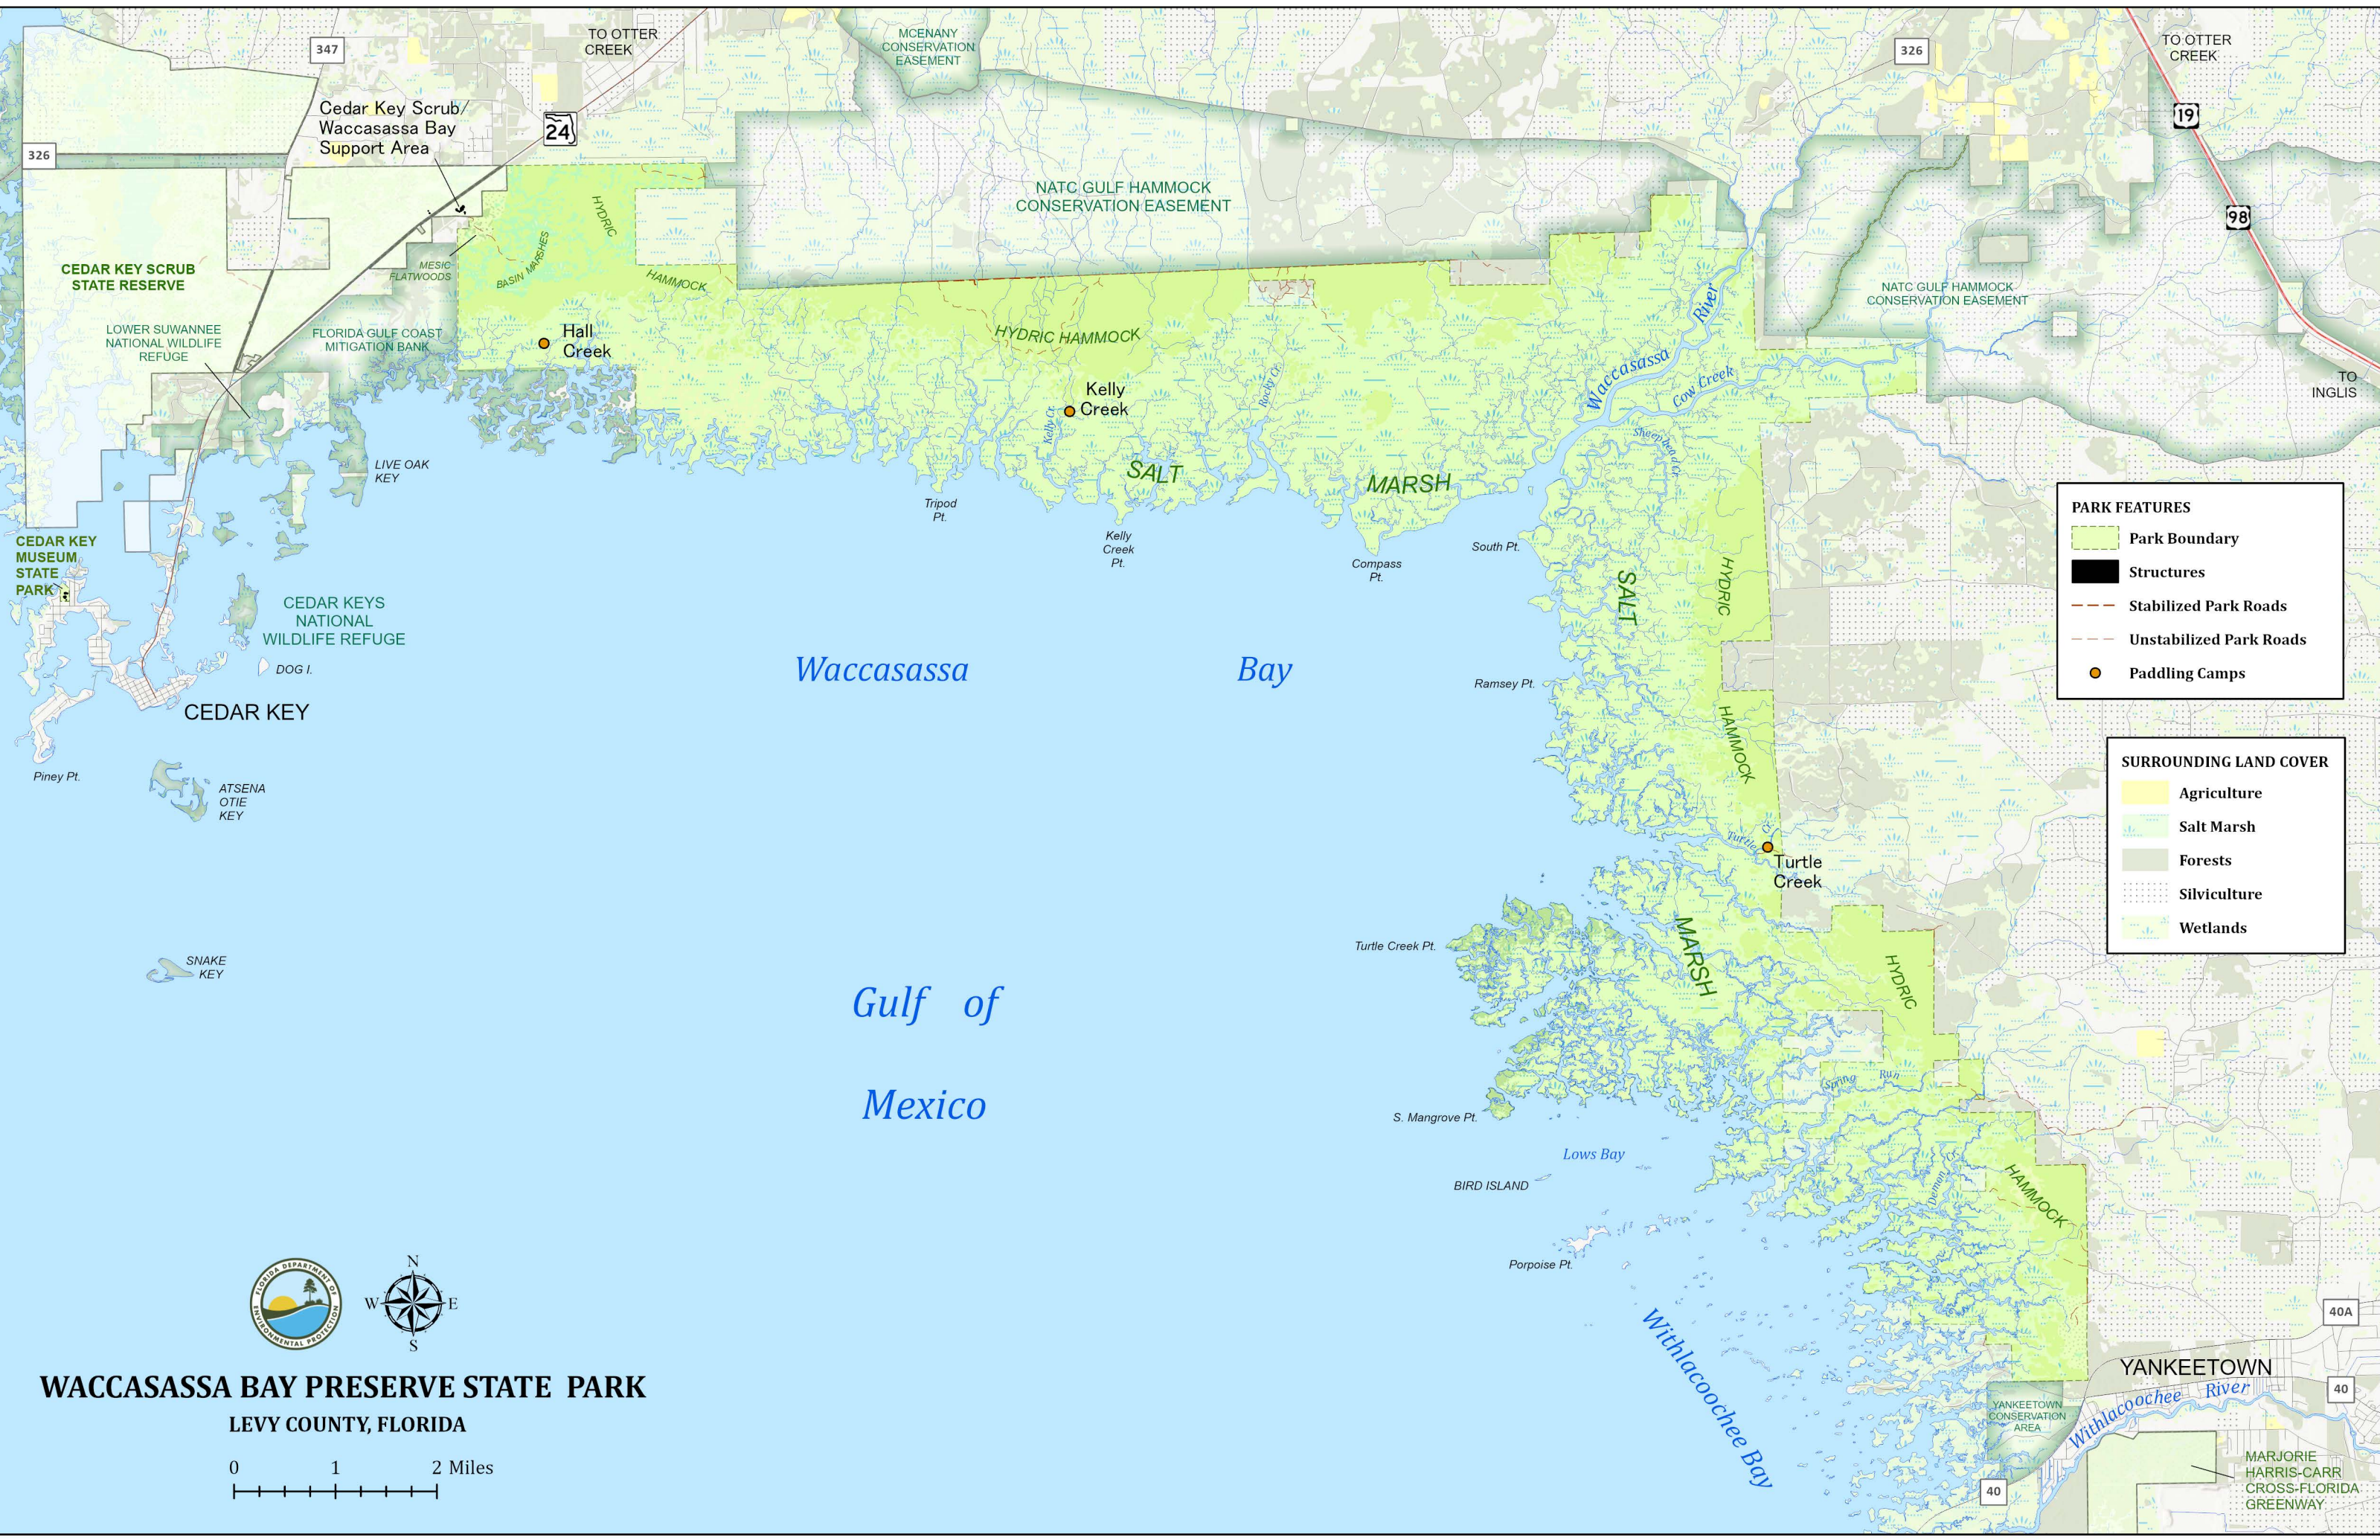

WACCASASSAA BAY PRESERVE STATE PARK
Natural Communities - Existing Conditions

Sources: ESRI; Florida Department of Environmental Protection
This graphical representation is provided for informational purposes and should not be considered authoritative for navigational, engineering, legal, and other uses.

Waccasassa Bay Preserve State Park

Conceptual Land Use Plan Map

PARK FEATURES

- Park Boundary
- Structures
- Stabilized Park Roads
- Unstabilized Park Roads
- Paddling Camps

SURROUNDING LAND COVER

- Agriculture
- Salt Marsh
- Forests
- Silviculture
- Wetlands

WACCASASSA BAY PRESERVE STATE PARK
LEVY COUNTY, FLORIDA

0 1 2 Miles