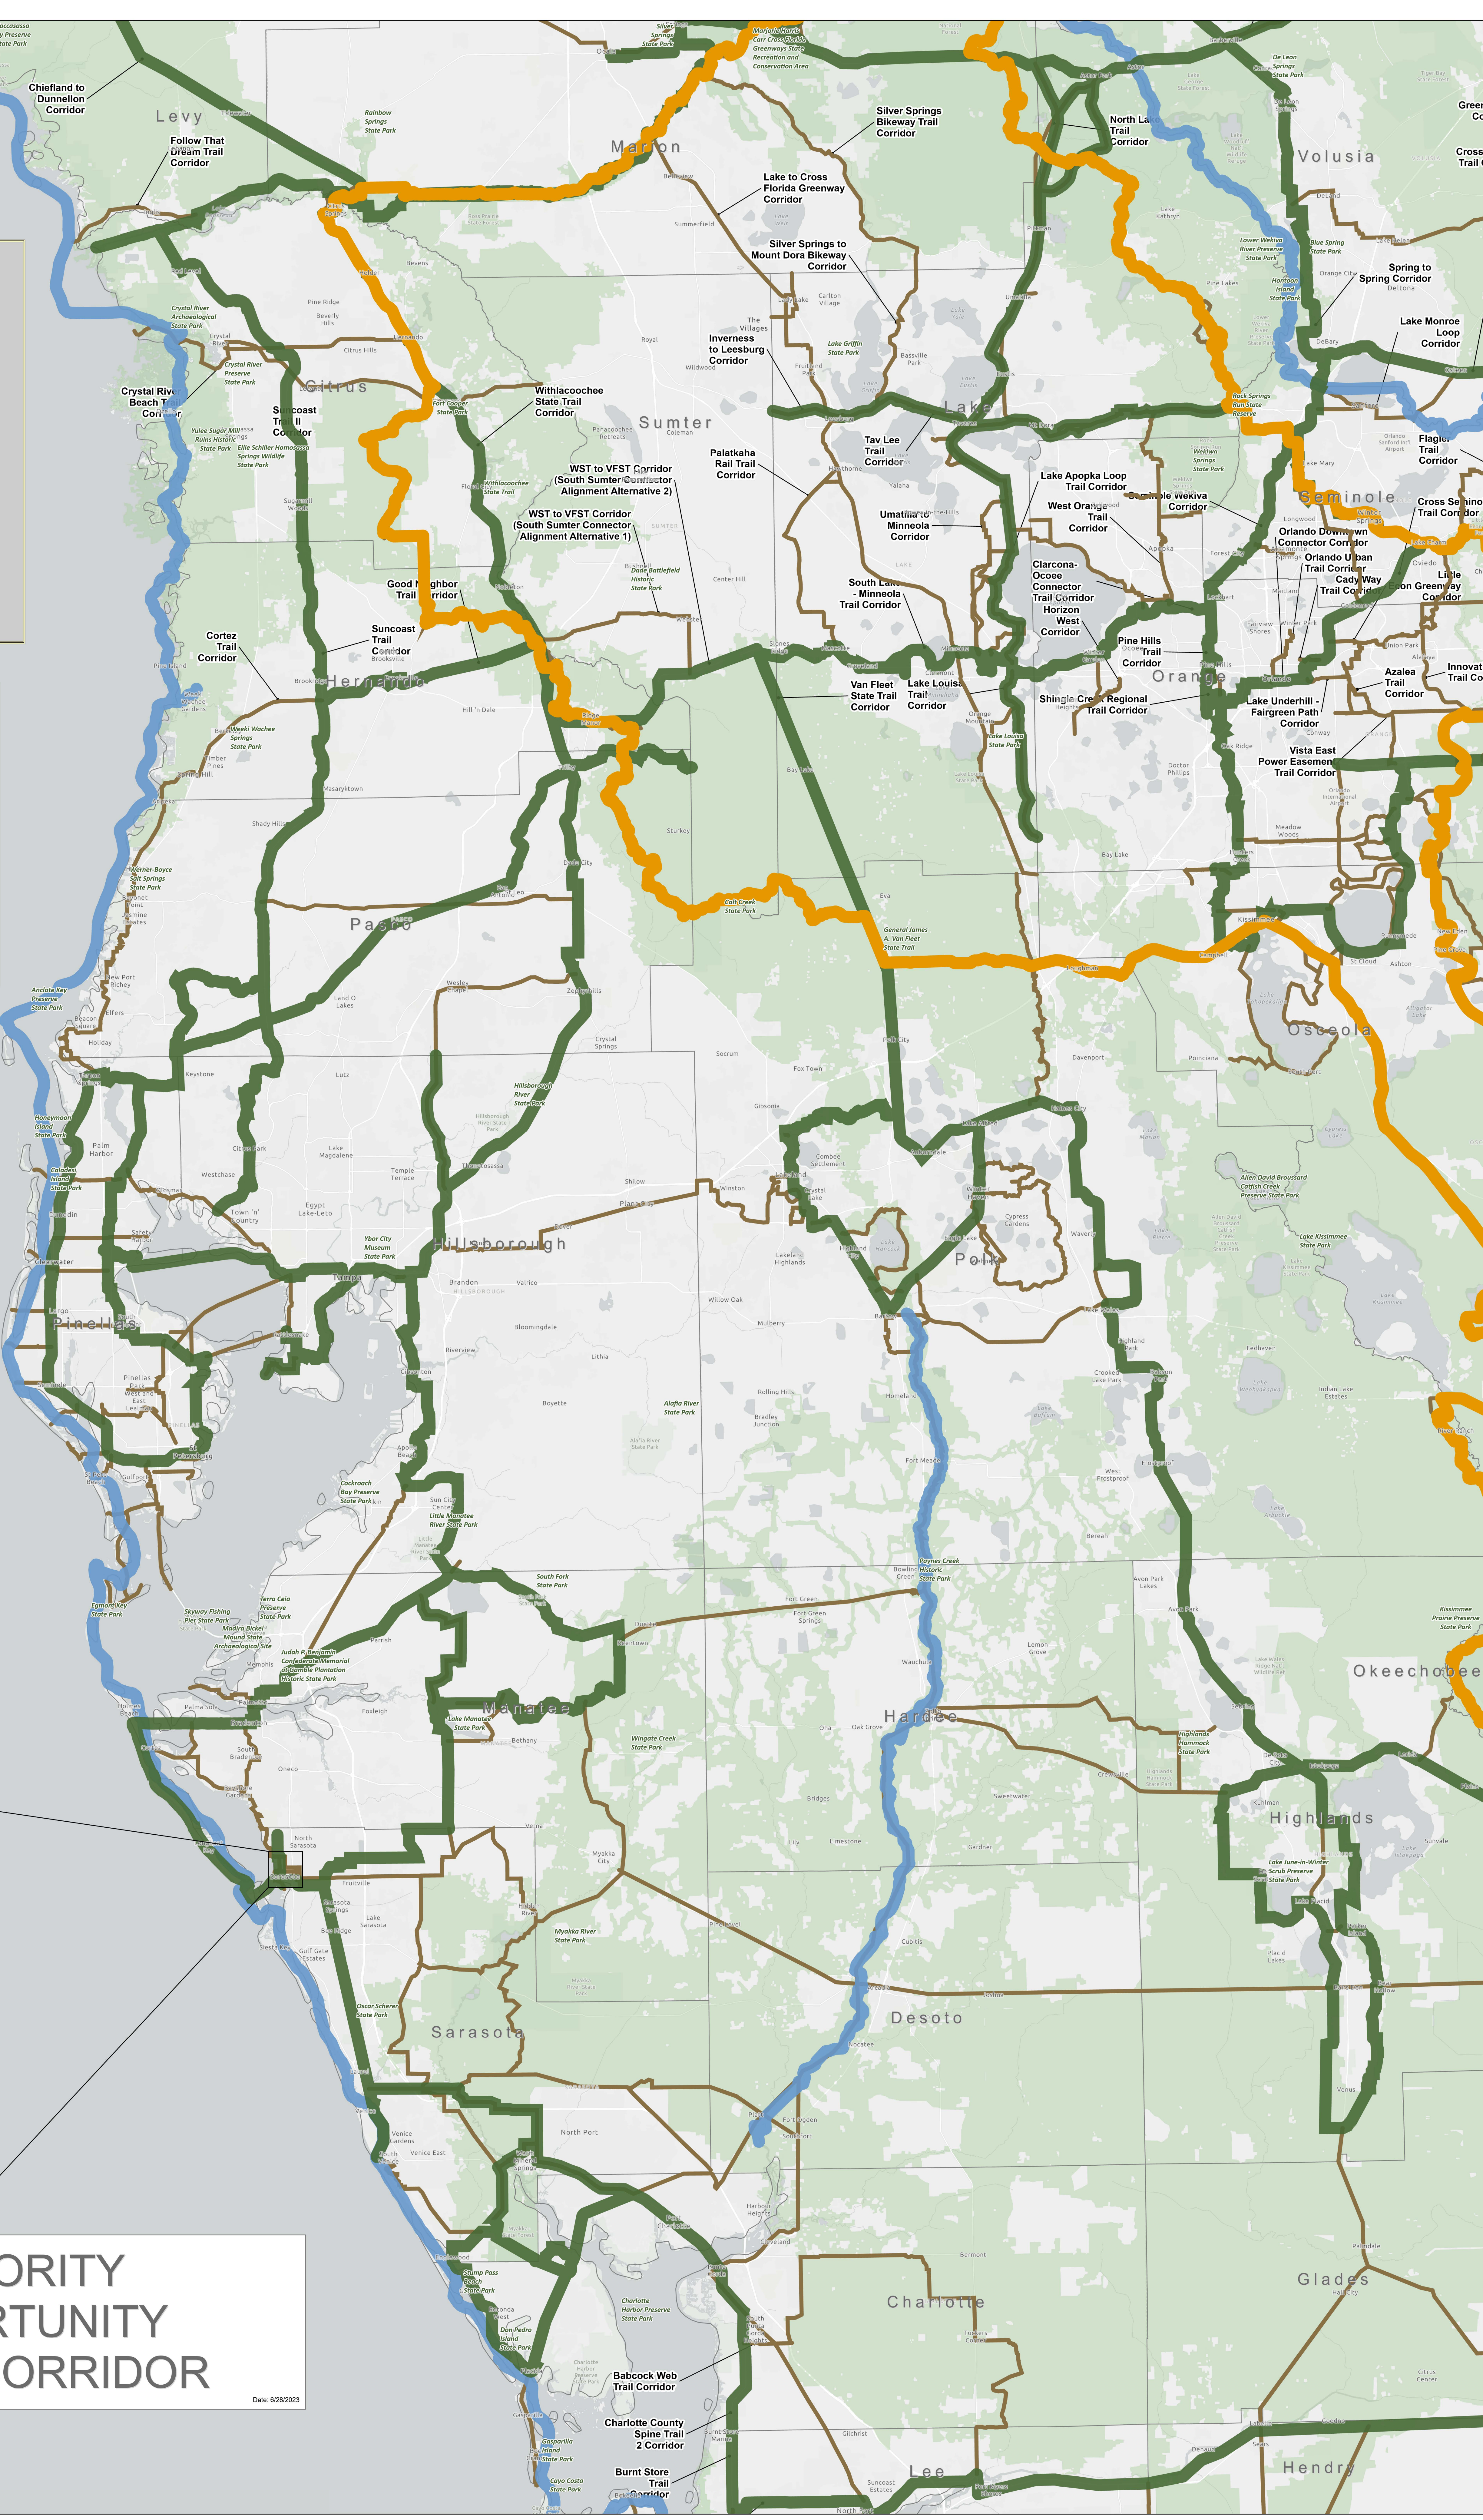

- Land Trail Priority Corridors
  - Land Trail Opportunity Corridors
  - Paddling Trail Priorities
  - Florida National Scenic Trail - Priority
  - Florida Wildlife Corridor
  - Florida Counties
- Lines represent five mile wide planning corridors, not specific alignments of individual trails.

# FGTS PRIORITY AND OPPORTUNITY LAND TRAIL CORRIDOR

Date: 6/28/2023